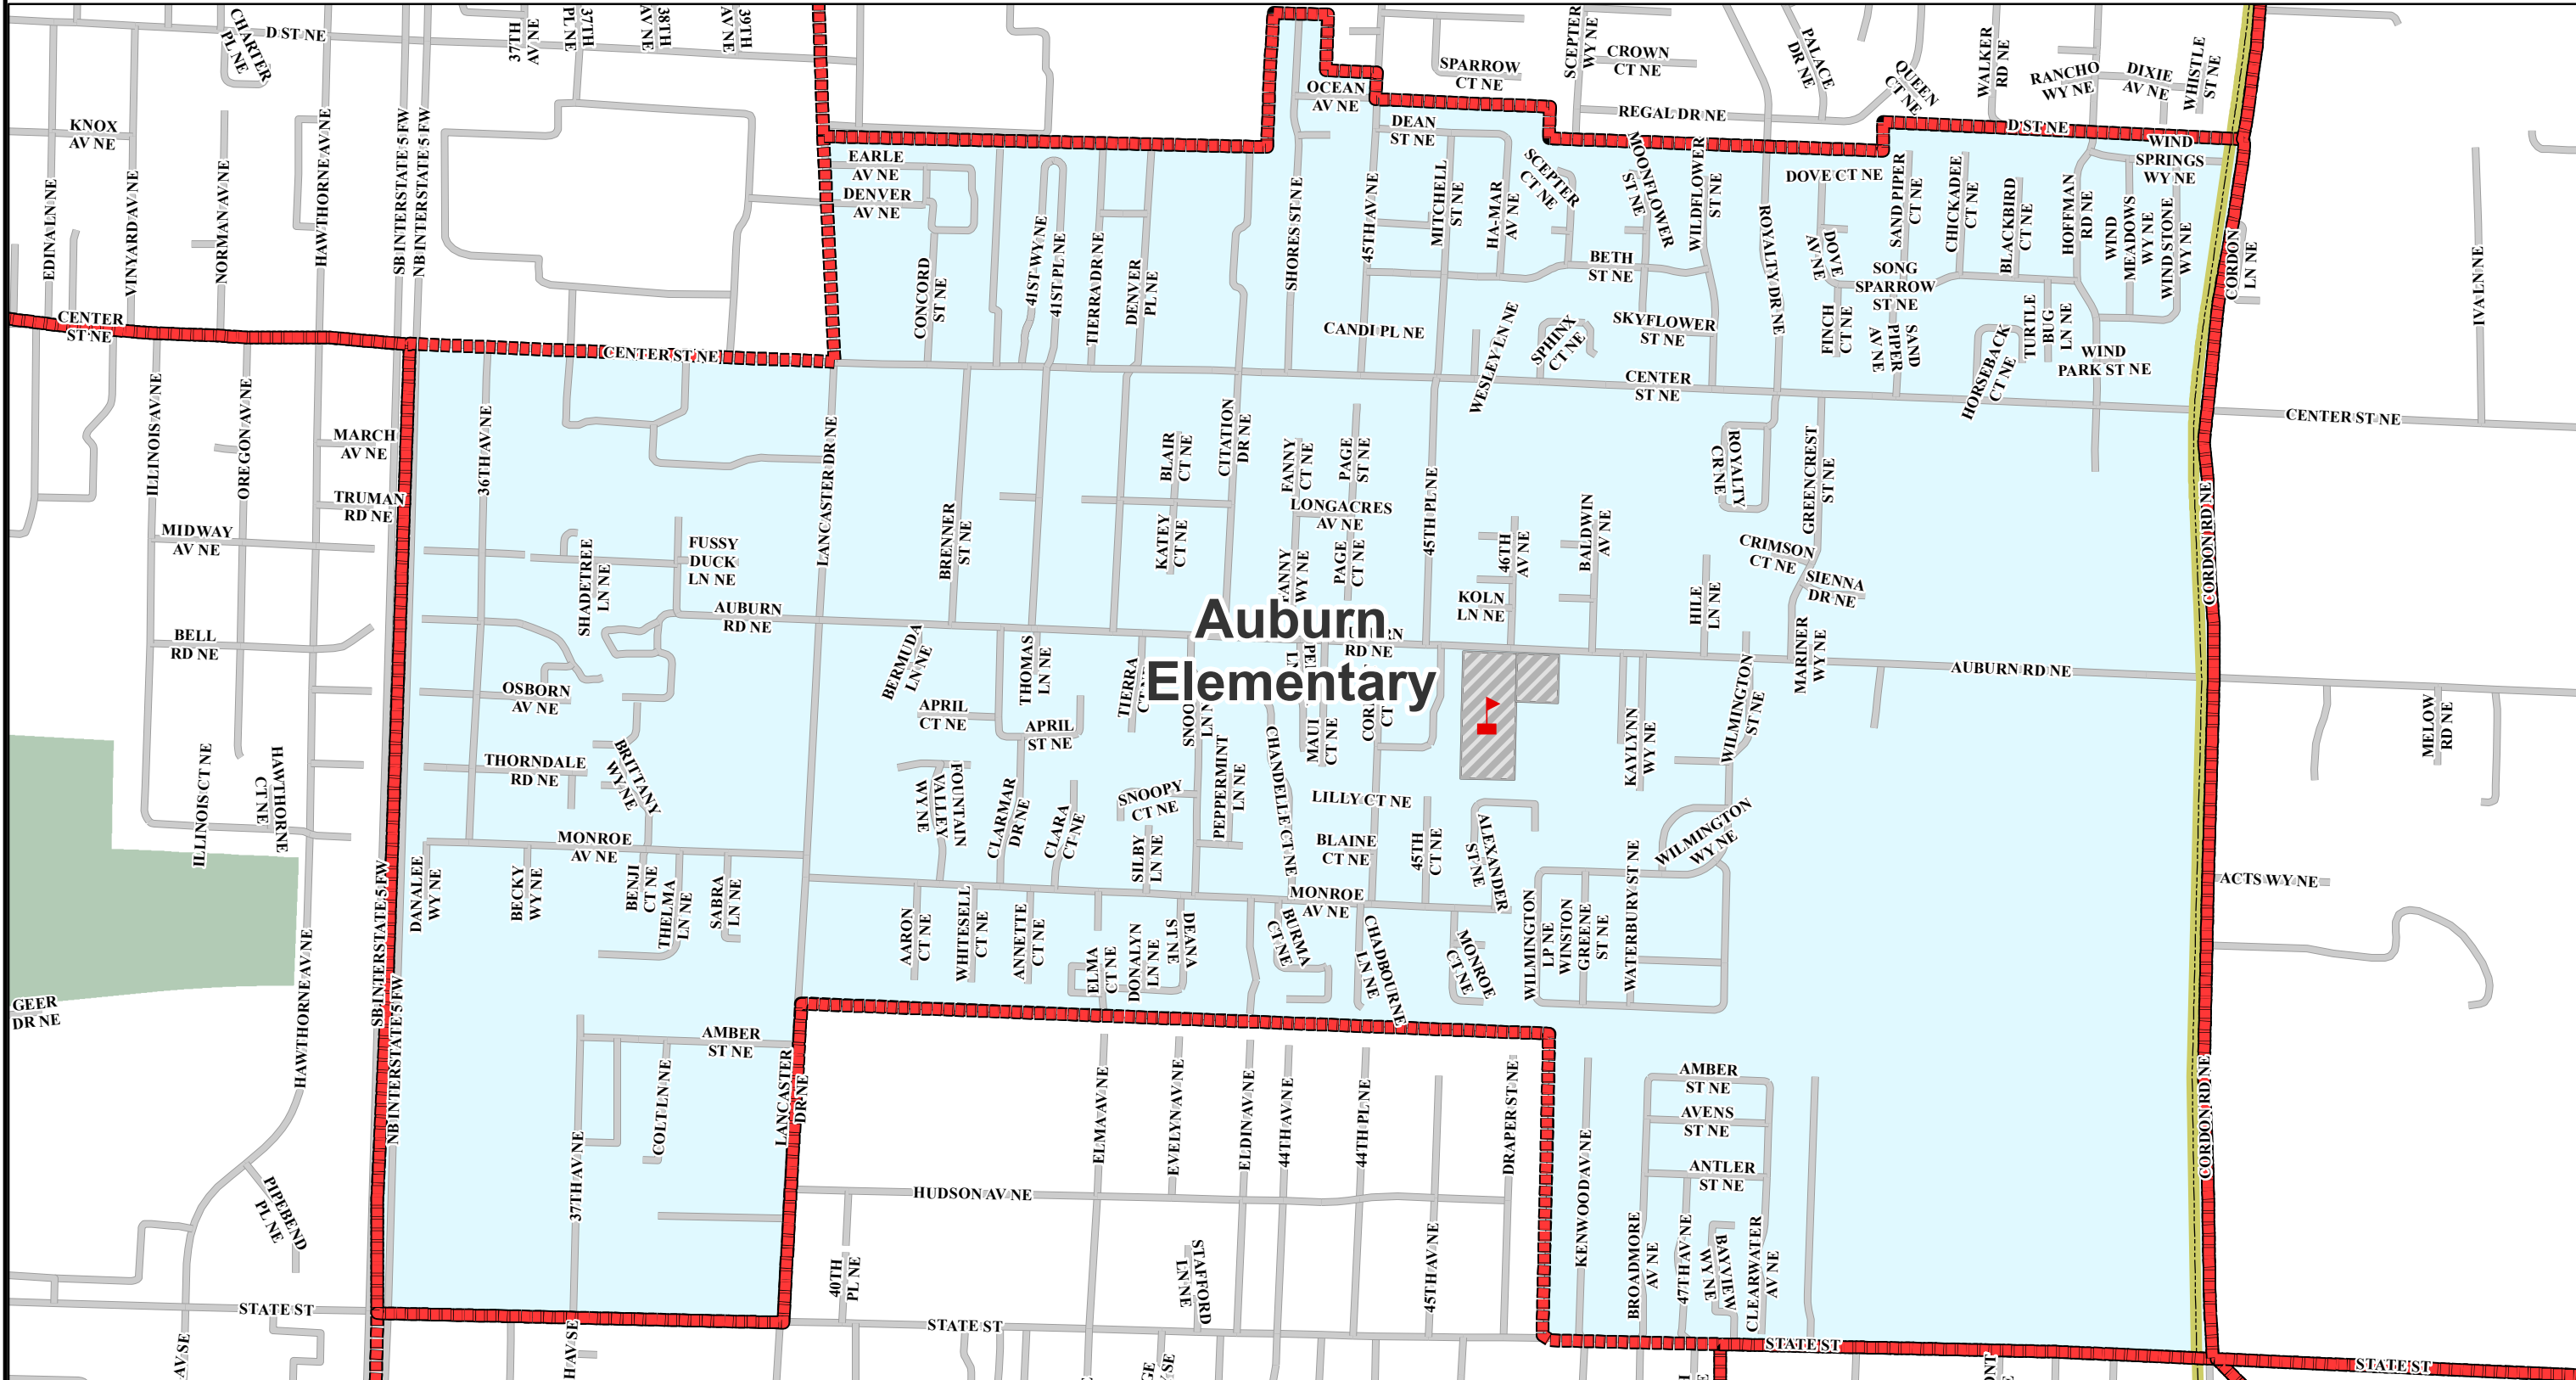

# Auburn Elementary School

## Salem-Keizer Public Schools

**Auburn Elementary**

- School attendance area boundary line
- UGB
- Streets
- School Site
- Parks
- Elementary School
- Middle School
- High School
- Alternative School
- Program Site

Salem-Keizer school attendance area maps are available in PDF format at:  
<http://www.salkeiz.k12.or.us/content/boundary-maps>

Tools to determine the school-of-assignment based on a student's home address are here:  
<http://www.salkeiz.k12.or.us/content/council-governors-school-finder>  
<http://www.salkeiz.k12.or.us/content/edulog-webquery-boundary-information>