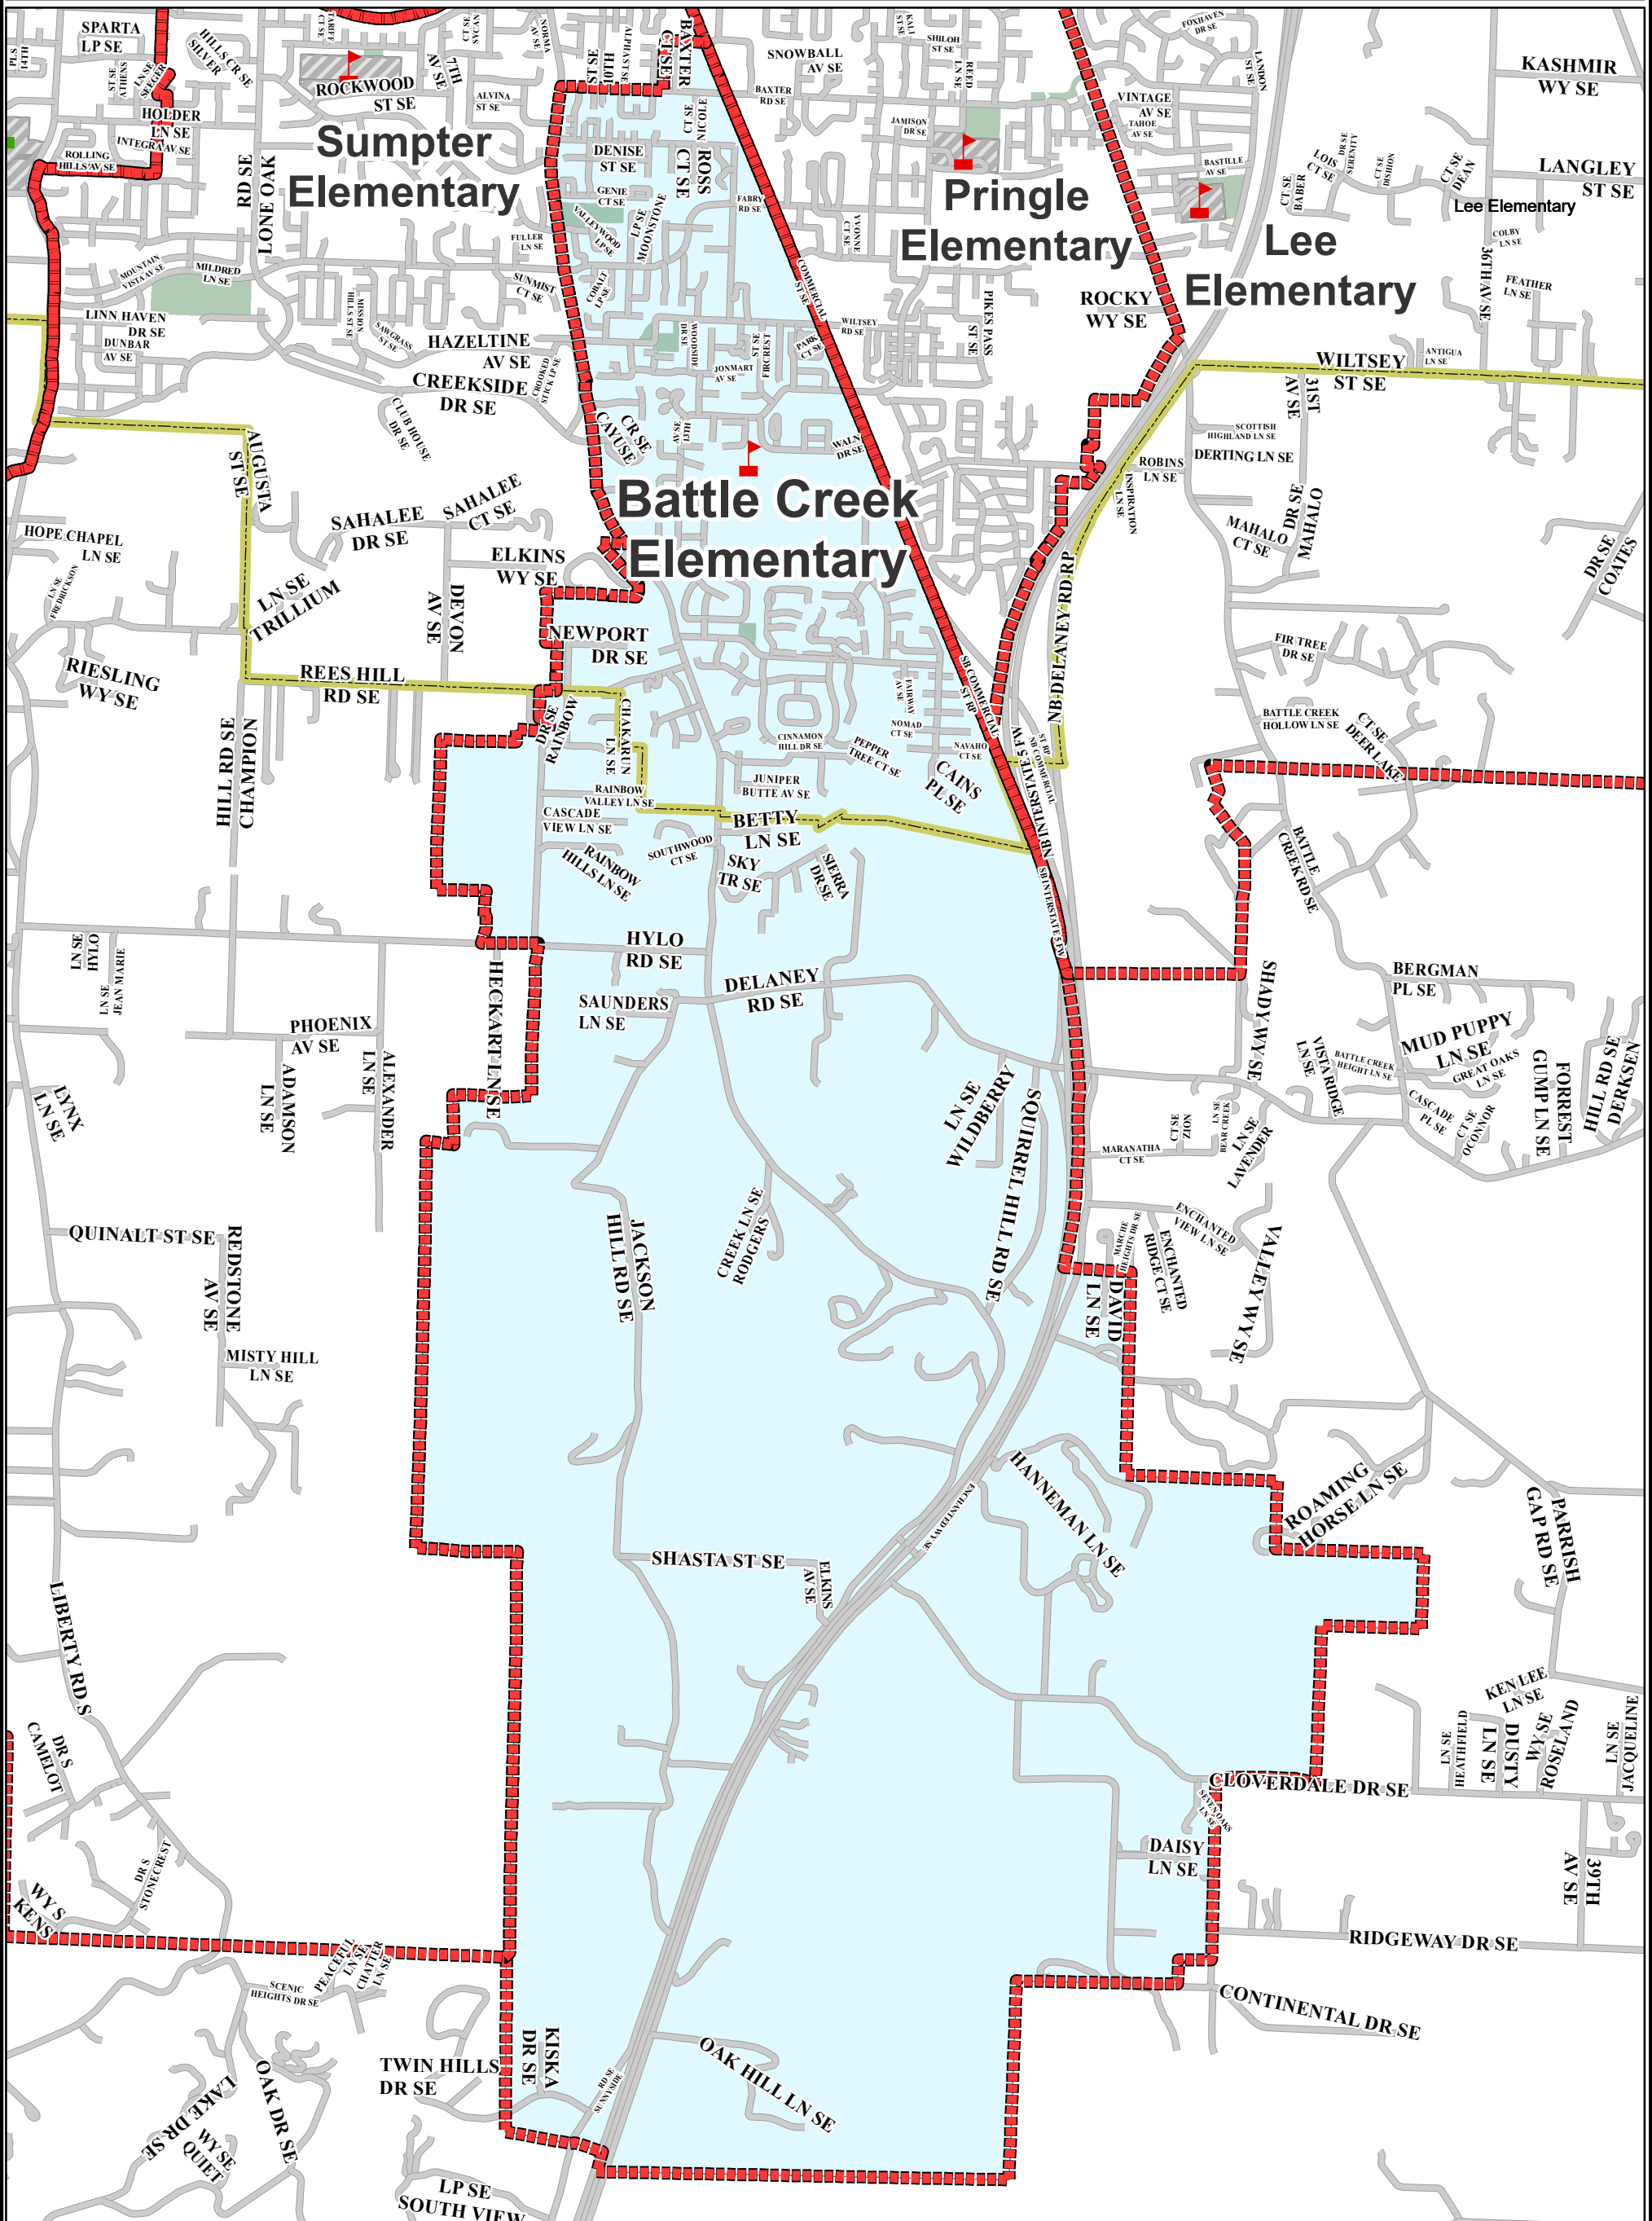

Battle Creek Elementary School

Salem-Keizer Public Schools

- School attendance area boundary line
- UGB
- Streets
- School Site
- Parks
- Elementary School
- Middle School
- High School
- Alternative School
- Program Site

Salem-Keizer school attendance area maps are available in PDF format at:
<http://www.salkeiz.k12.or.us/content/boundary-maps>

Tools to determine the school-of-assignment based on a student's home address are here:
<http://www.salkeiz.k12.or.us/content/council-governors-school-finder>
<http://www.salkeiz.k12.or.us/content/edulog-webquery-boundary-information>

0 250 500 1,000 1,500 2,000
 Feet

Mid-Willamette Valley Council of Governments <i>Getting things done together!</i>	
Map Date	07/27/16
Author	JCT
Boundaries_2016-17	