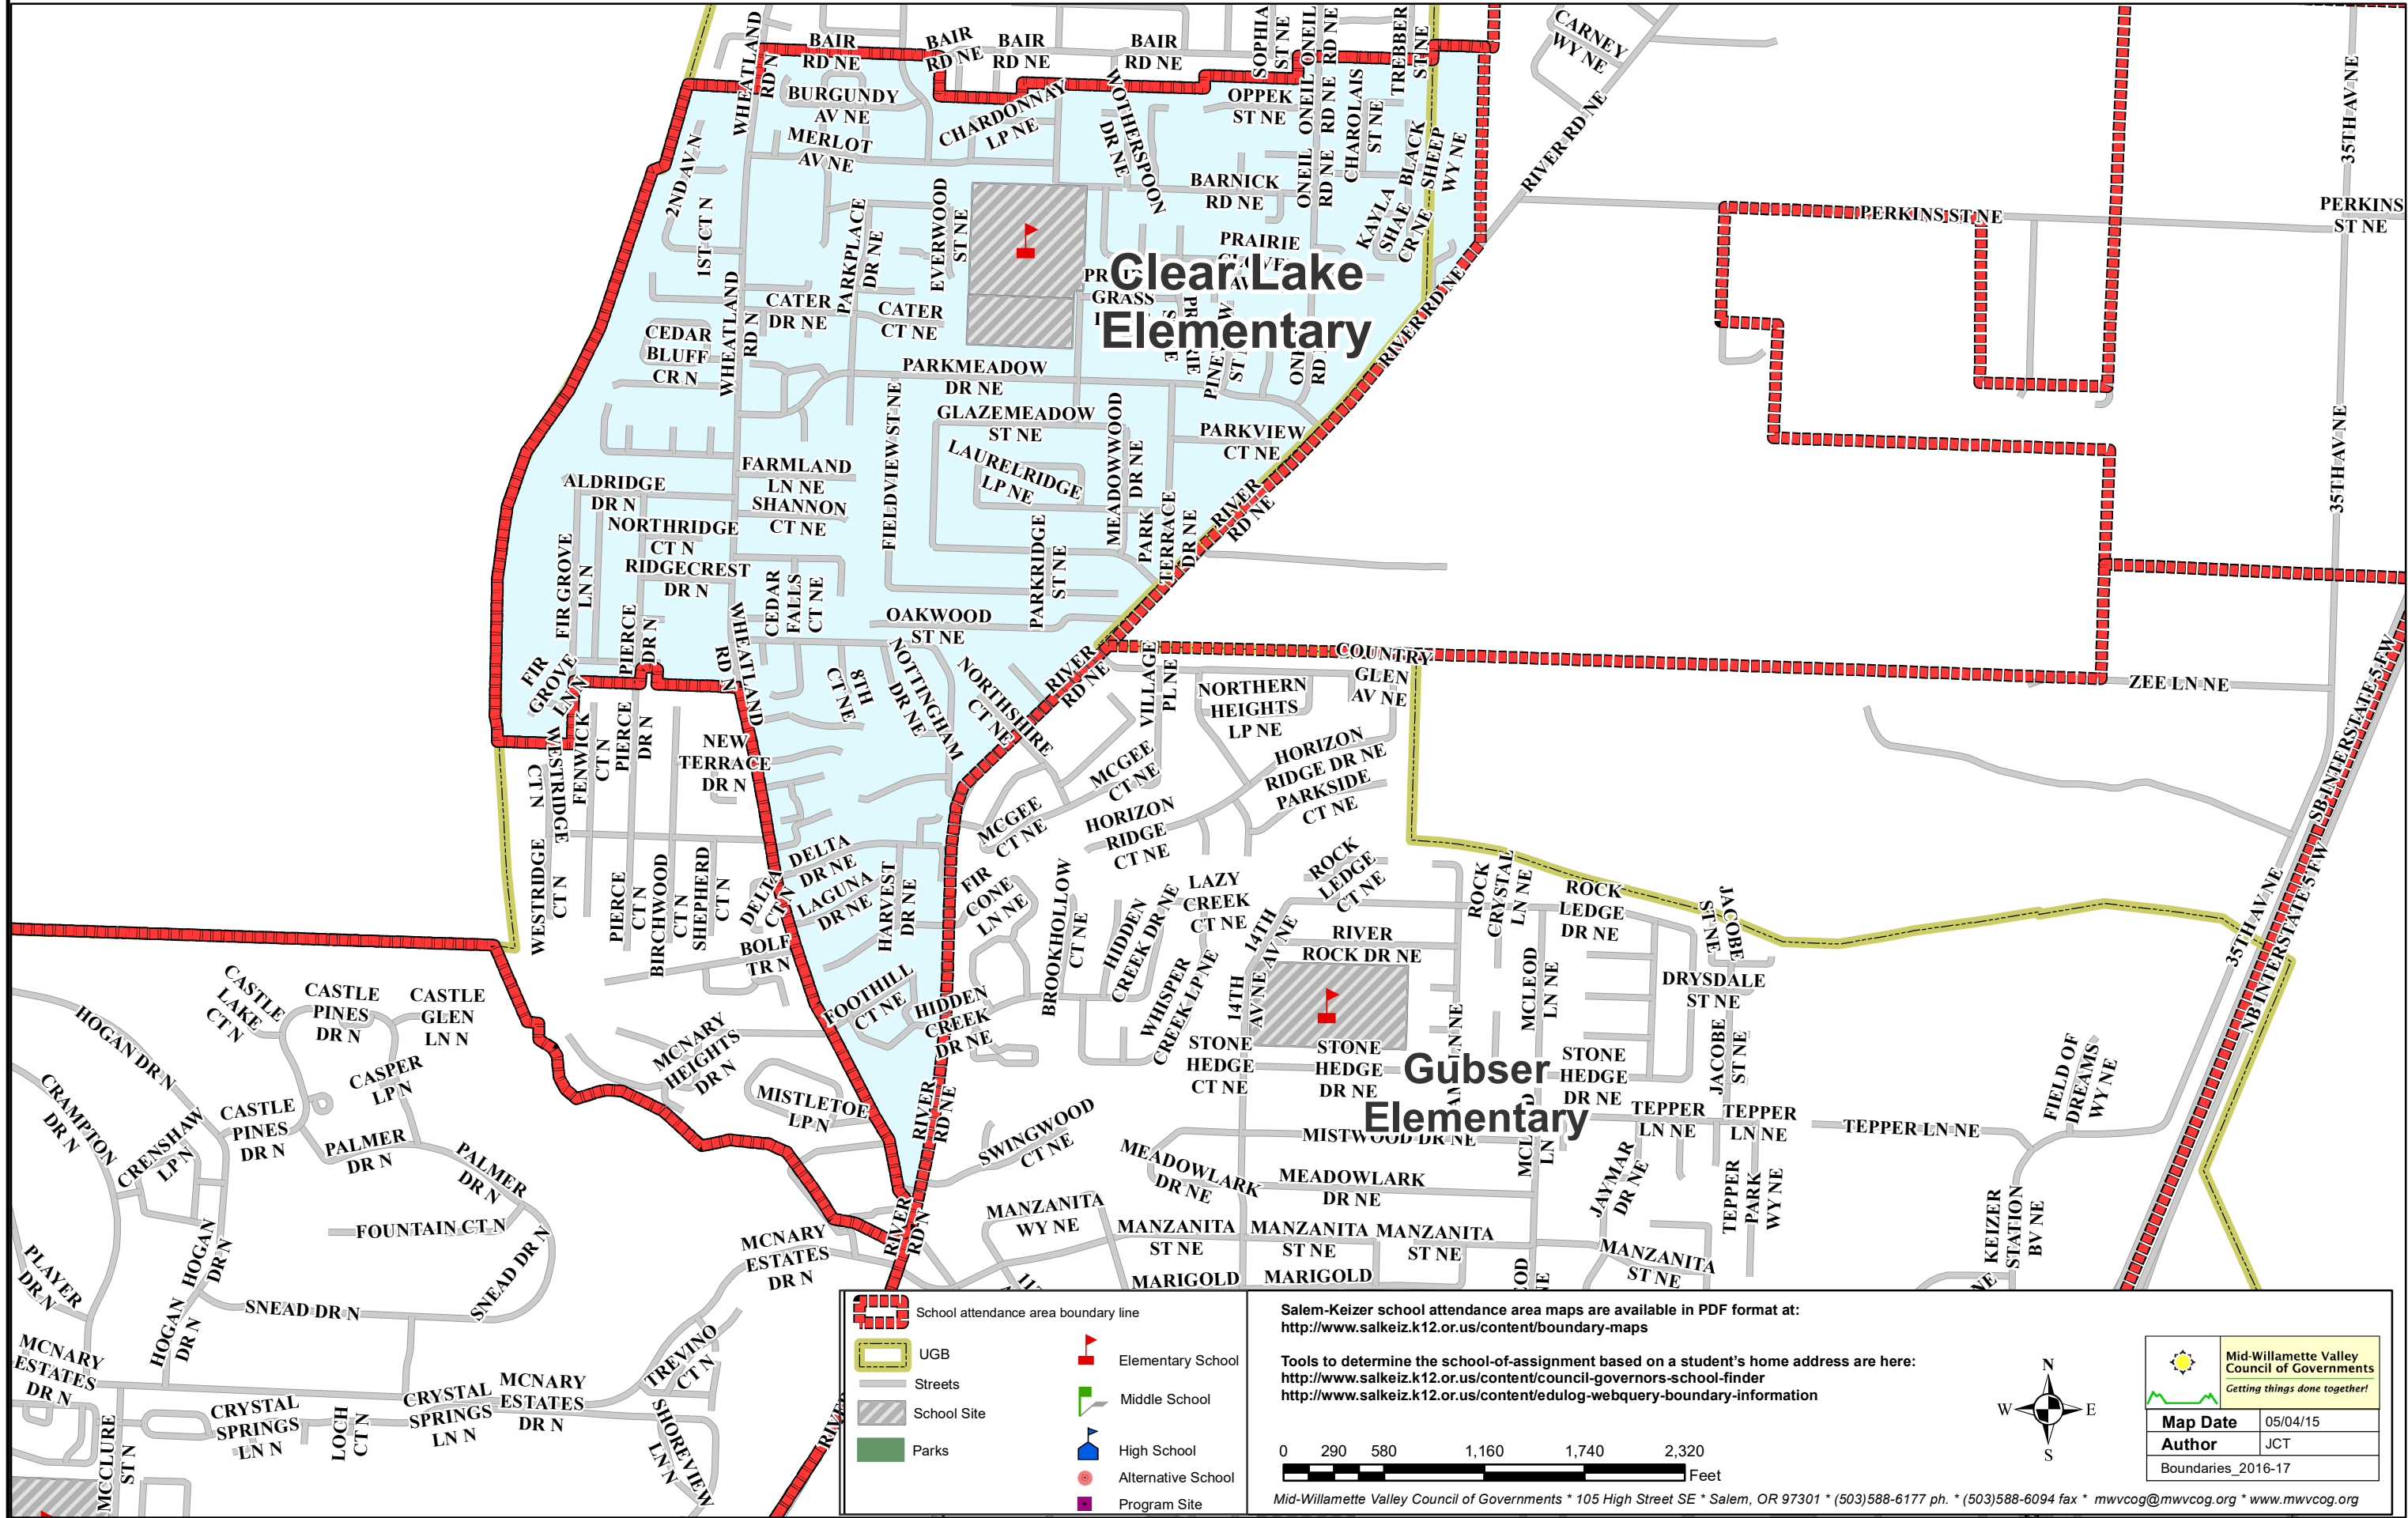

# Clear Lake Elementary School (Map B)

## Salem-Keizer Public Schools

- School attendance area boundary line
- UGB
- Streets
- School Site
- Parks
- Elementary School
- Middle School
- High School
- Alternative School
- Program Site

Salem-Keizer school attendance area maps are available in PDF format at:  
<http://www.salkeiz.k12.or.us/content/boundary-maps>

Tools to determine the school-of-assignment based on a student's home address are here:  
<http://www.salkeiz.k12.or.us/content/council-governors-school-finder>  
<http://www.salkeiz.k12.or.us/content/edulog-webquery-boundary-information>

<p>Mid-Willamette Valley Council of Governments Getting things done together!</p>	
Map Date	05/04/15
Author	JCT
Boundaries_2016-17	