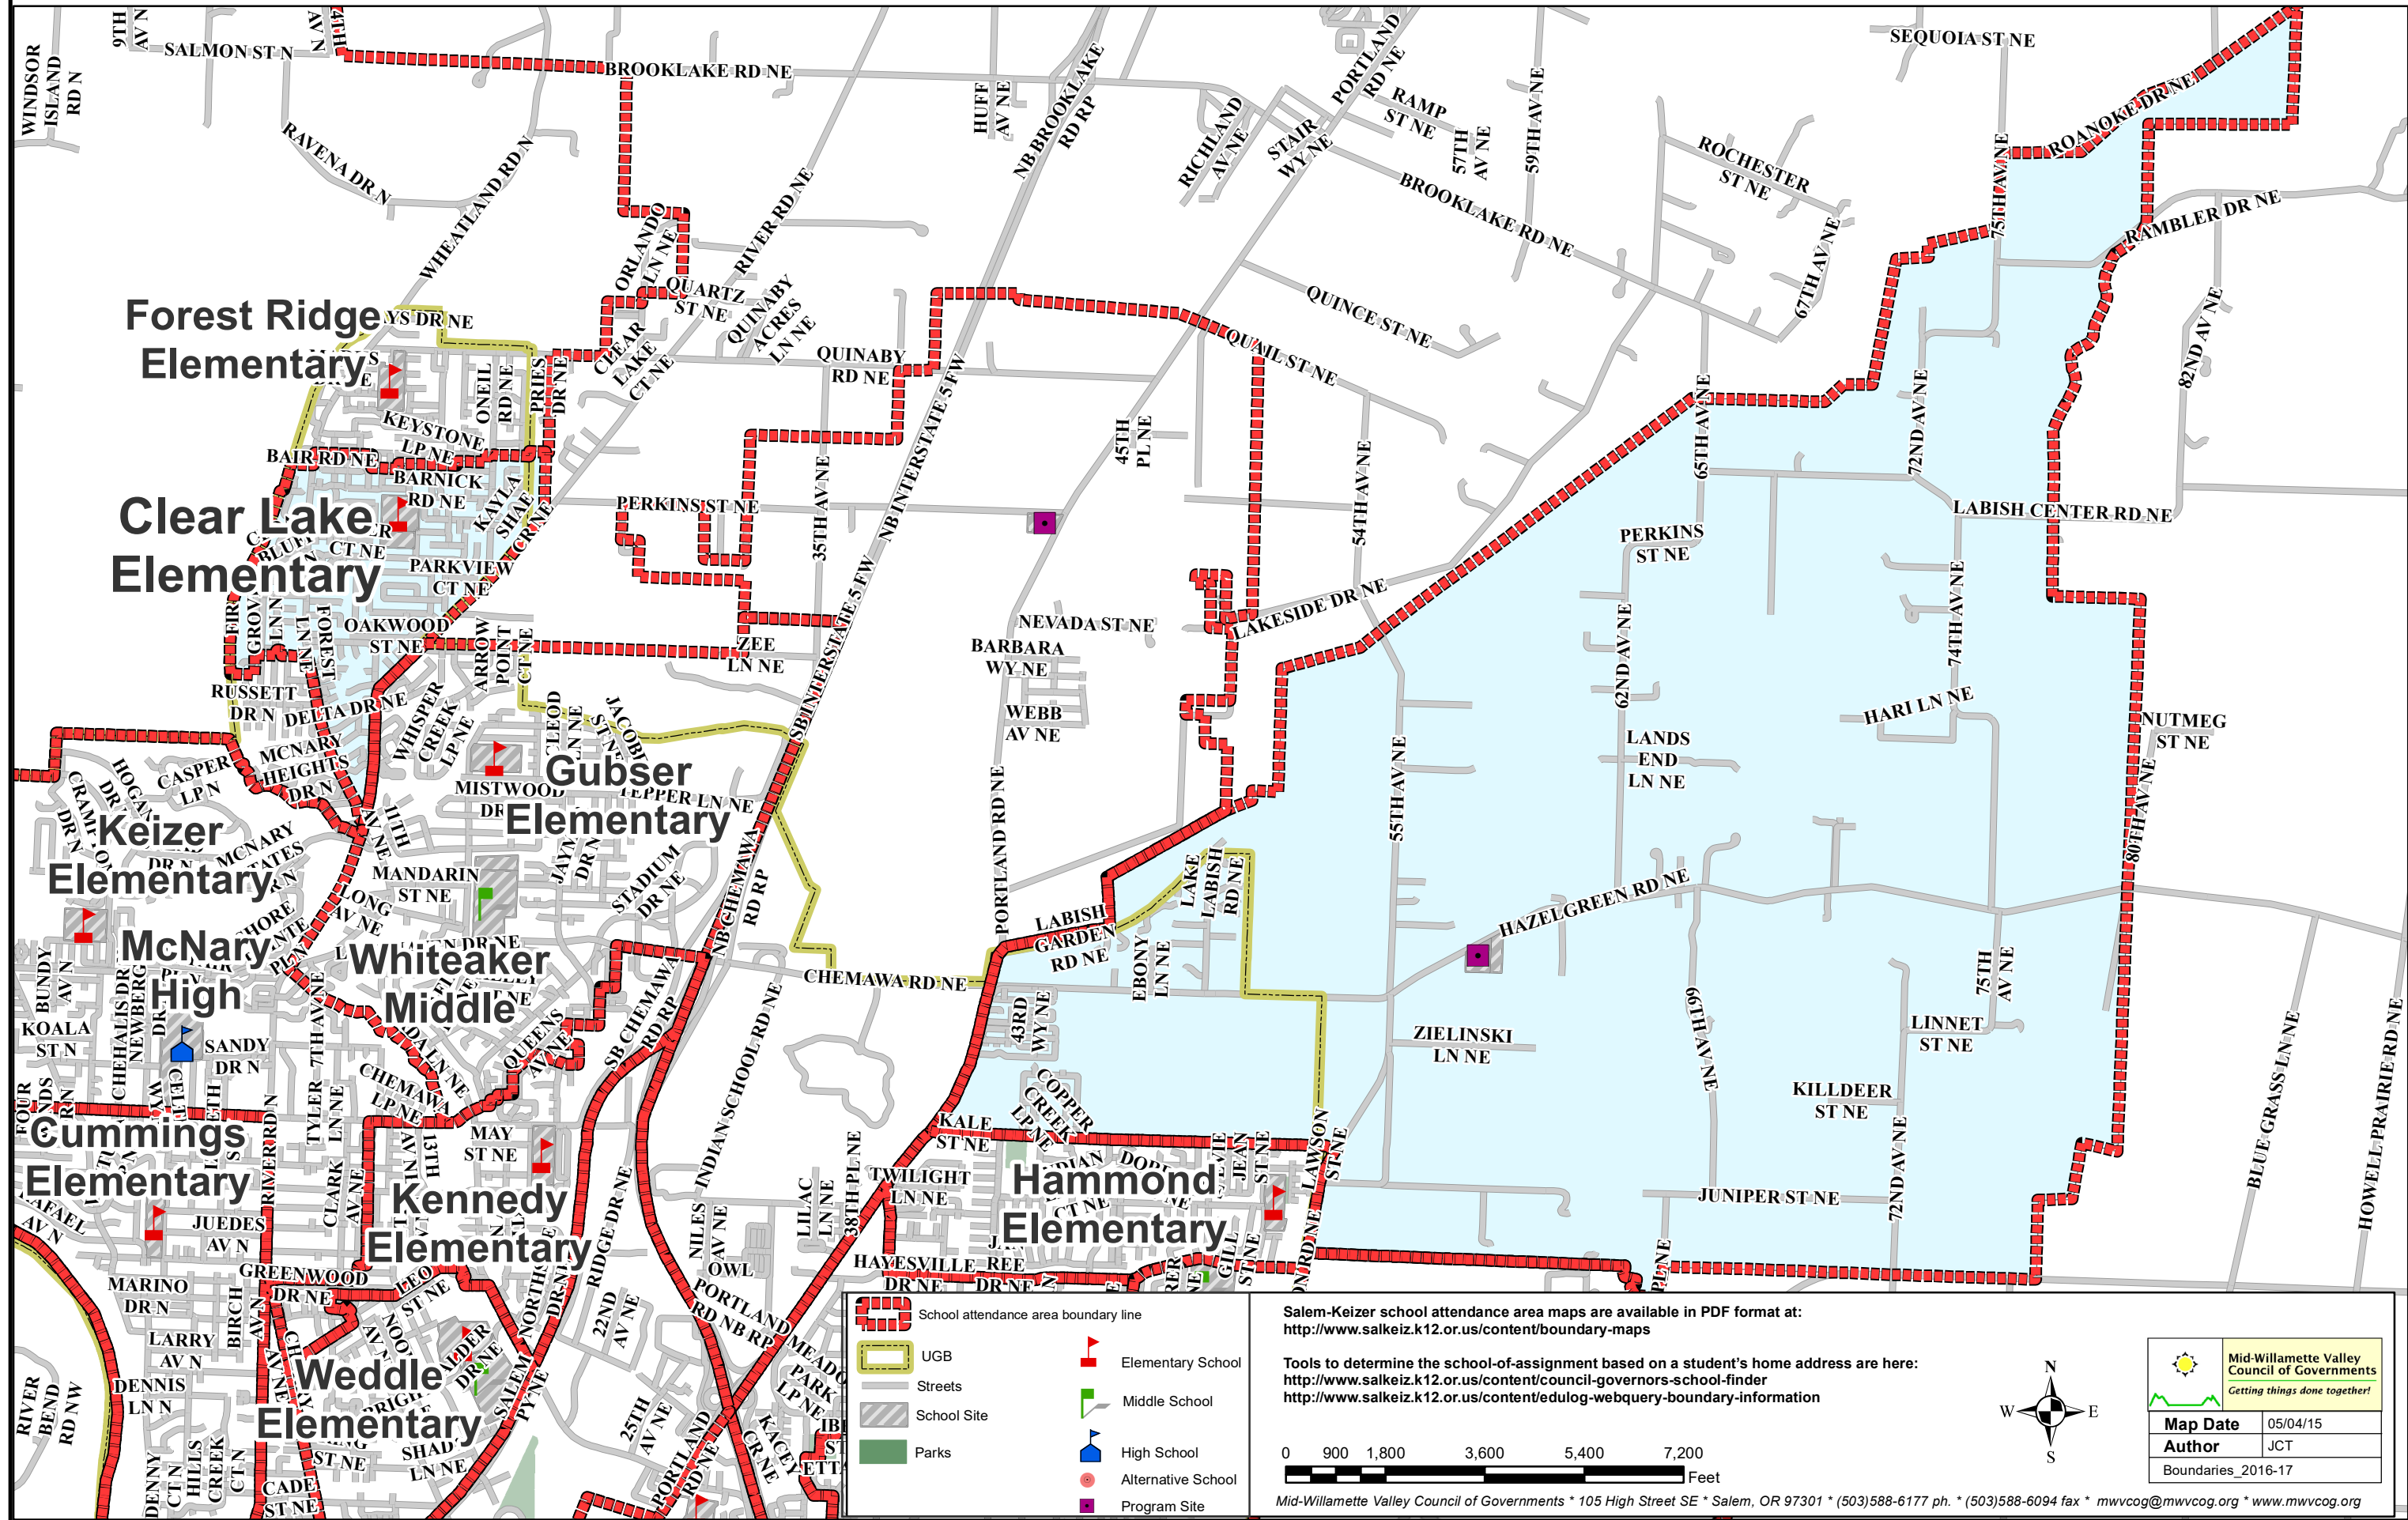

Clear Lake Elementary School

Salem-Keizer Public Schools

Salem-Keizer school attendance area maps are available in PDF format at:
<http://www.salkeiz.k12.or.us/content/boundary-maps>

Tools to determine the school-of-assignment based on a student's home address are here:
<http://www.salkeiz.k12.or.us/content/council-governors-school-finder>
<http://www.salkeiz.k12.or.us/content/edulog-webquery-boundary-information>

0 900 1,800 3,600 5,400 7,200
 Feet

<p>Mid-Willamette Valley Council of Governments Getting things done together!</p>	
Map Date	05/04/15
Author	JCT
Boundaries_2016-17	