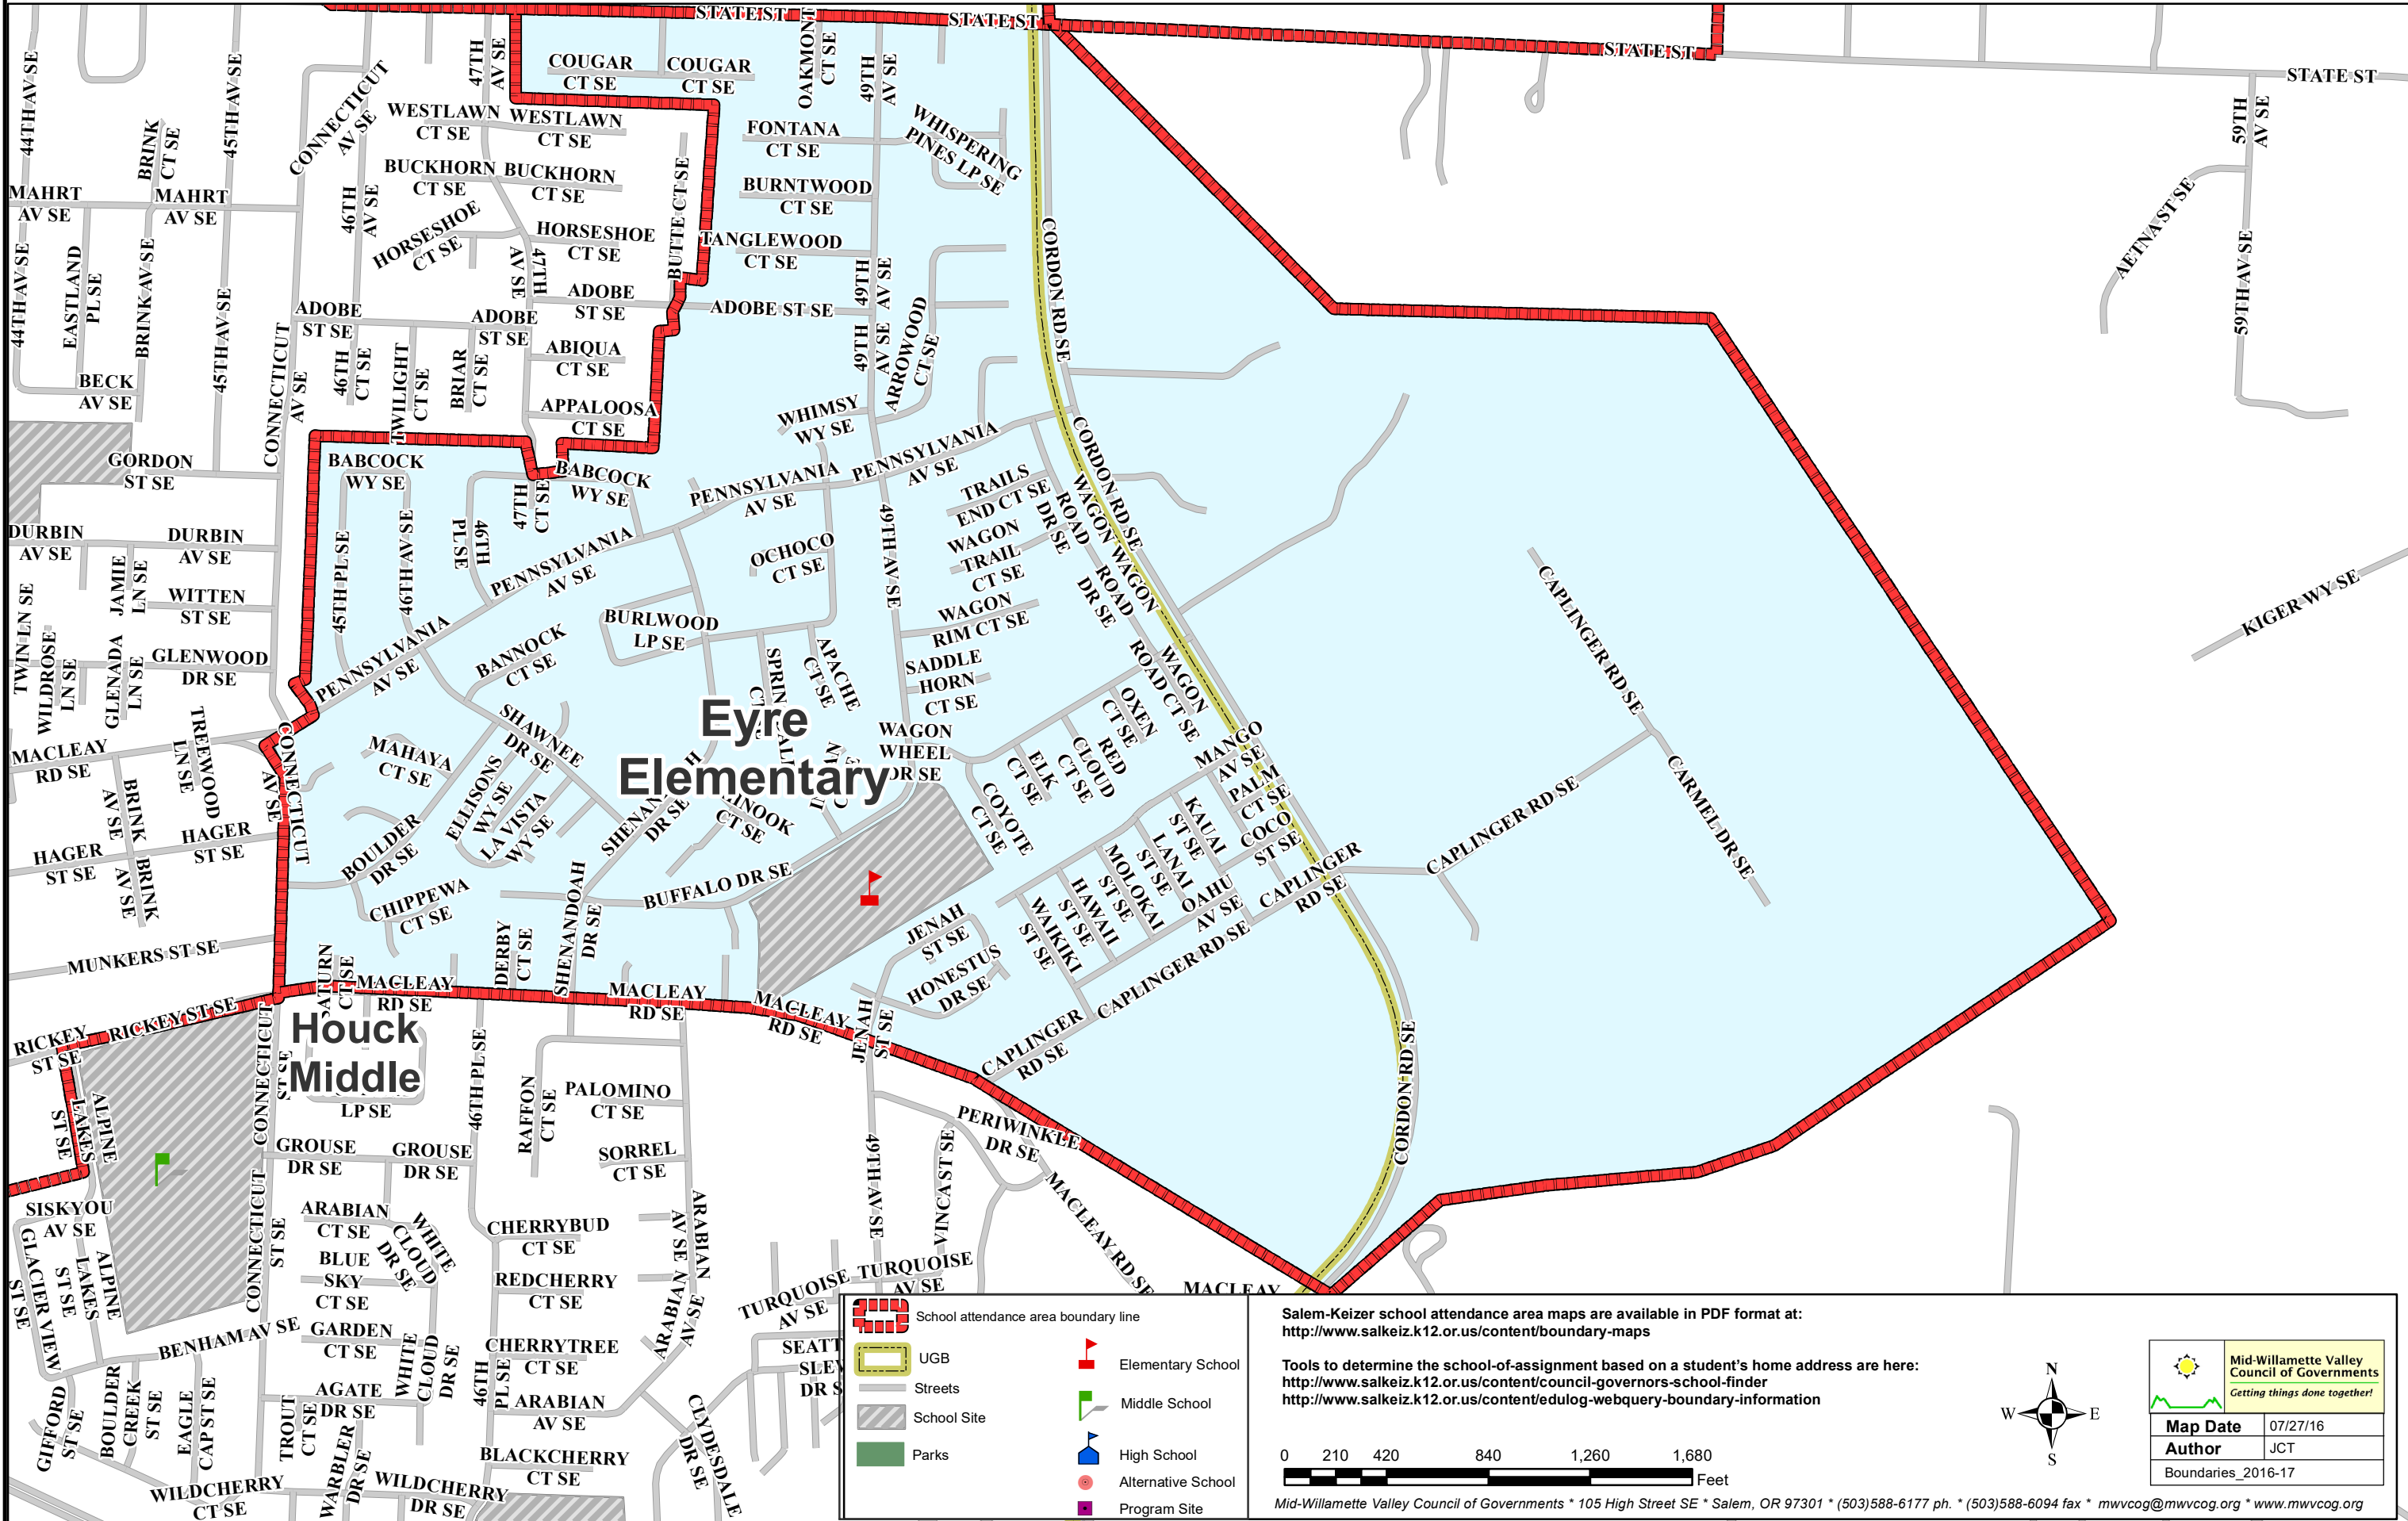

Eyre Elementary School

Salem-Keizer Public Schools

Legend

- School attendance area boundary line
- UGB
- Streets
- School Site
- Parks
- Elementary School
- Middle School
- High School
- Alternative School
- Program Site

Salem-Keizer school attendance area maps are available in PDF format at:
<http://www.salkeiz.k12.or.us/content/boundary-maps>

Tools to determine the school-of-assignment based on a student's home address are here:
<http://www.salkeiz.k12.or.us/content/council-governors-school-finder>
<http://www.salkeiz.k12.or.us/content/edulog-webquery-boundary-information>

 Mid-Willamette Valley Council of Governments <i>Getting things done together!</i>	
Map Date	07/27/16
Author	JCT
Boundaries_2016-17	