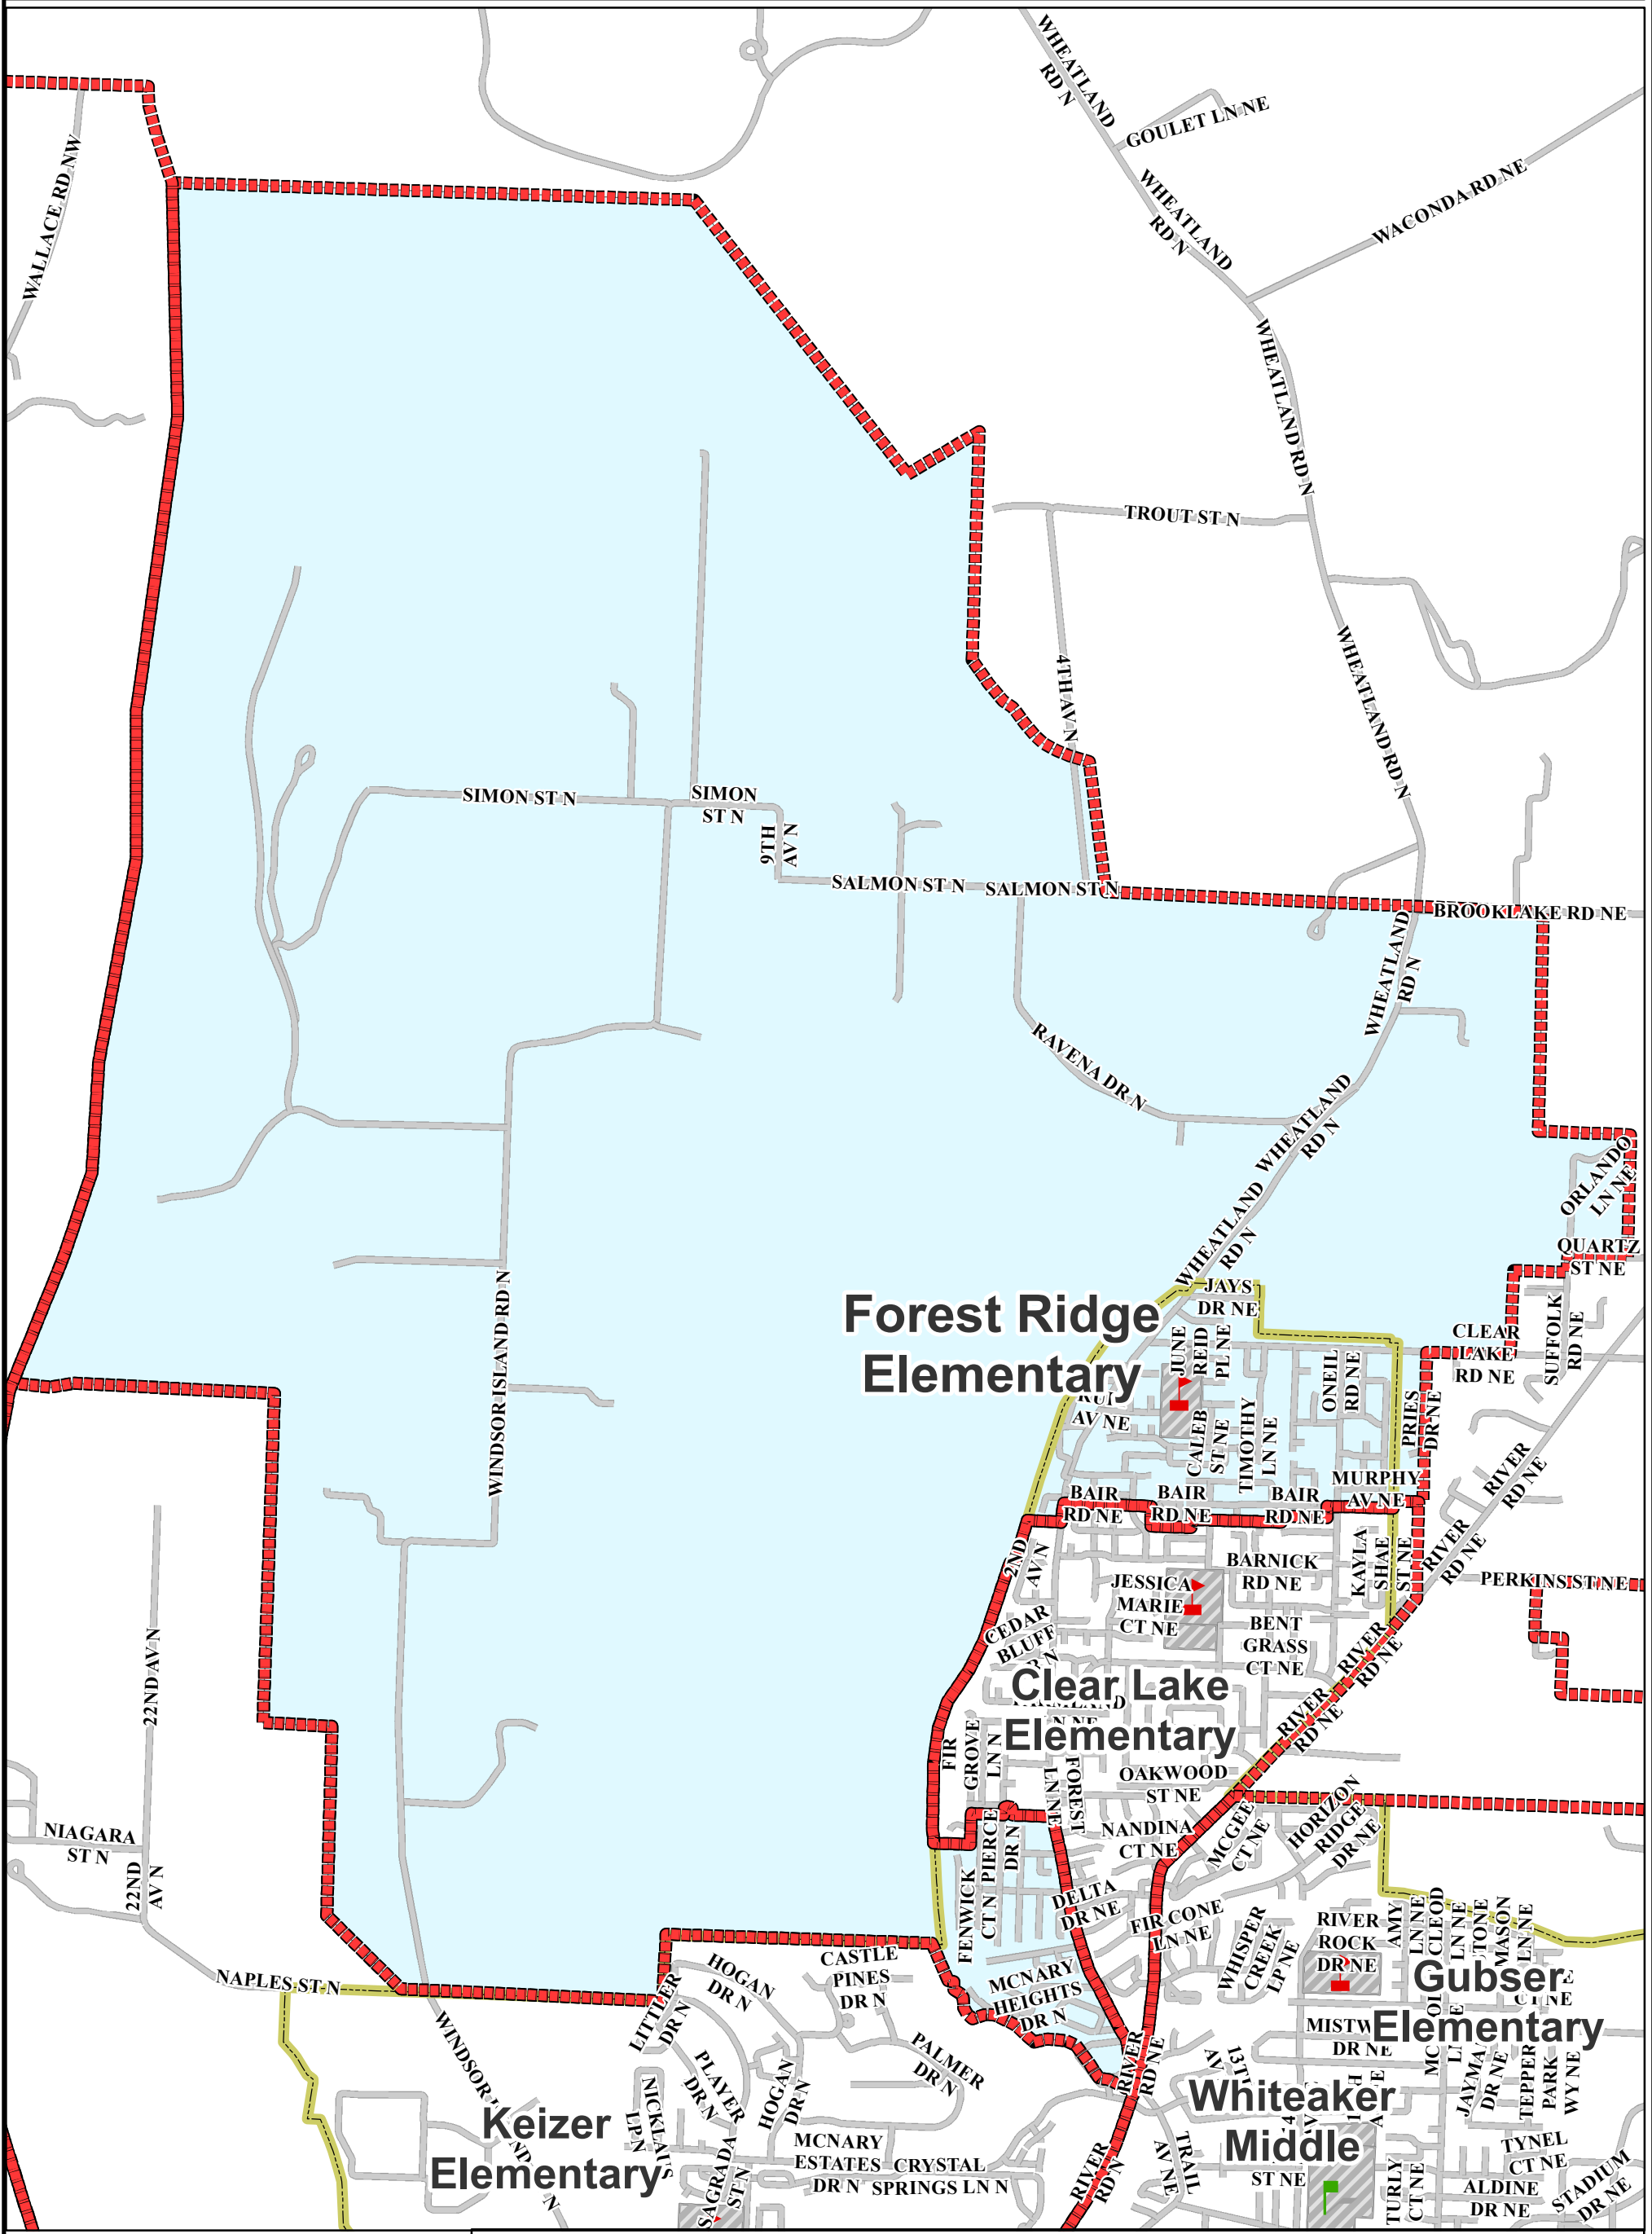

Forest Ridge Elementary School

Salem-Keizer Public Schools

	School attendance area boundary line		Elementary School
	UGB		Middle School
	Streets		High School
	School Site		Alternative School
	Parks		Program Site

Salem-Keizer school attendance area maps are available in PDF format at:
<http://www.salkeiz.k12.or.us/content/boundary-maps>

Tools to determine the school-of-assignment based on a student's home address are here:
<http://www.salkeiz.k12.or.us/content/council-governors-school-finder>
<http://www.salkeiz.k12.or.us/content/edulog-webquery-boundary-information>

0 250 500 1,000 1,500 2,000
 Feet

 Mid-Willamette Valley Council of Governments <i>Getting things done together!</i>	
Map Date	05/05/15
Author	JCT
Boundaries_2016-17	