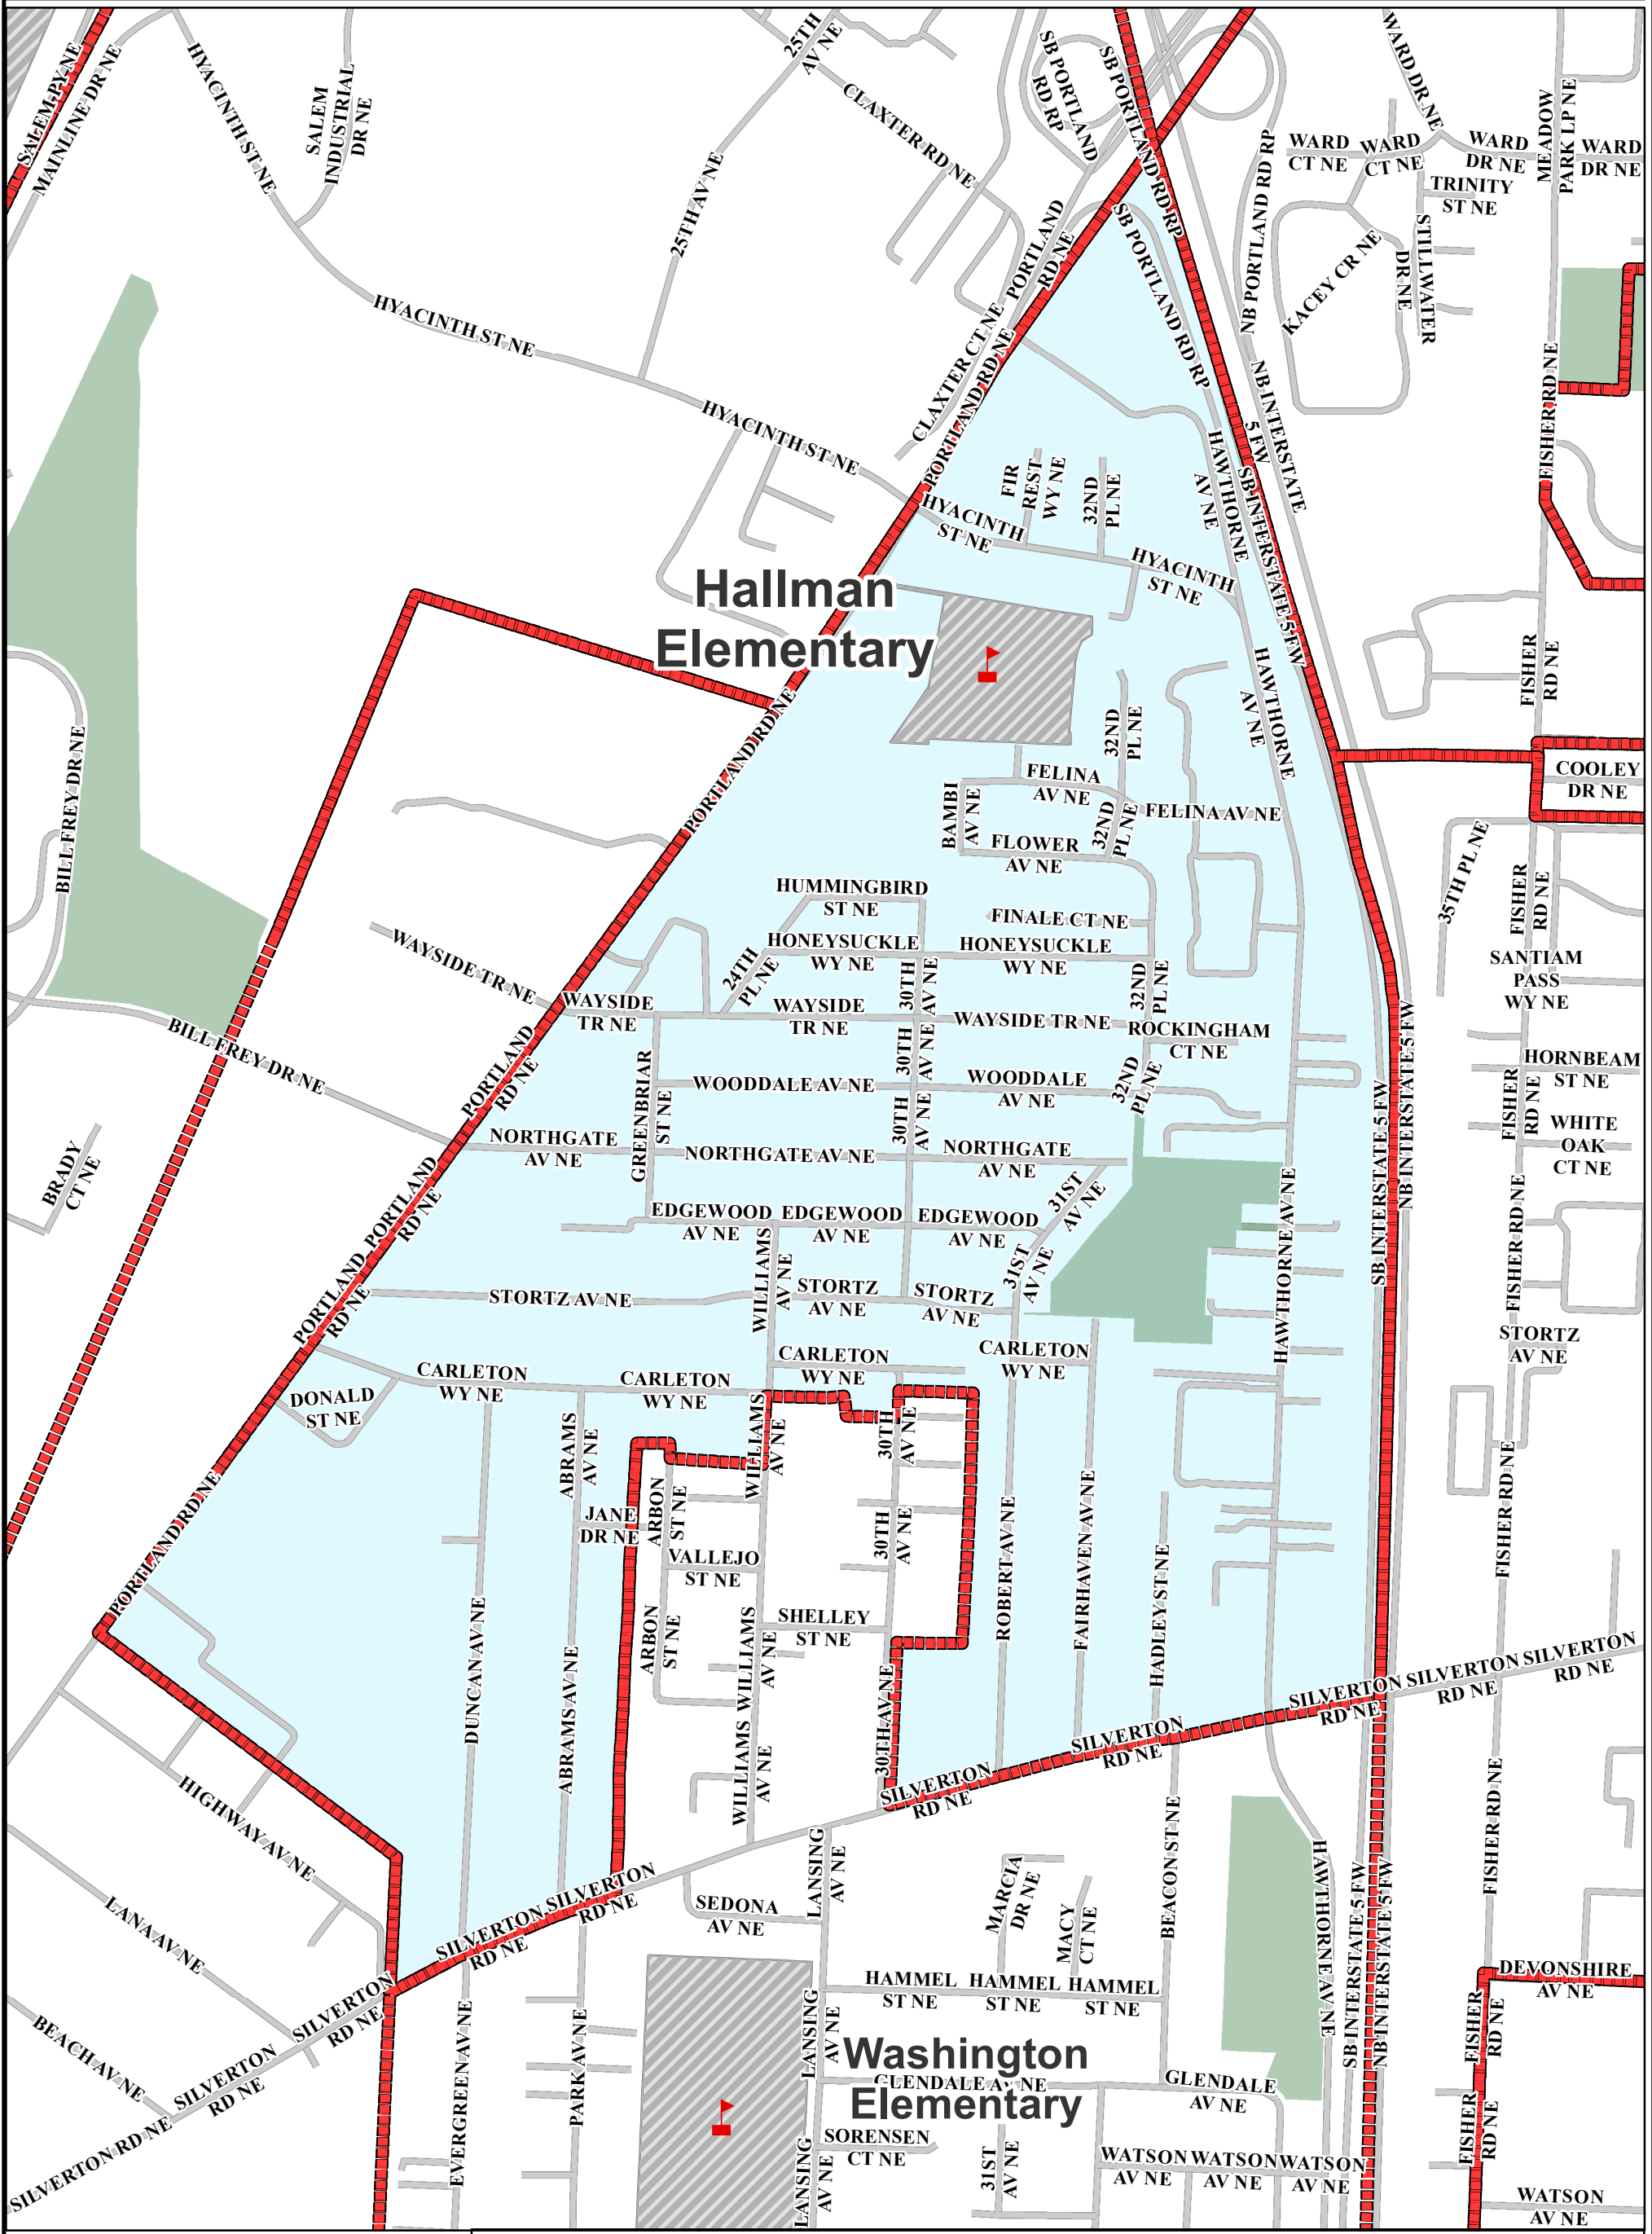

Hallman Elementary School

Salem-Keizer Public Schools

-  School attendance area boundary line
-  UGB
-  Streets
-  School Site
-  Parks
-  Elementary School
-  Middle School
-  High School
-  Alternative School
-  Program Site

Salem-Keizer school attendance area maps are available in PDF format at:
<http://www.salkeiz.k12.or.us/content/boundary-maps>

Tools to determine the school-of-assignment based on a student's home address are here:
<http://www.salkeiz.k12.or.us/content/council-governors-school-finder>
<http://www.salkeiz.k12.or.us/content/edulog-webquery-boundary-information>

0 250 500 1,000 1,500 2,000
 Feet

Mid-Willamette Valley Council of Governments
Getting things done together!

Map Date	07/27/16
Author	JCT
Boundaries_2016-17	