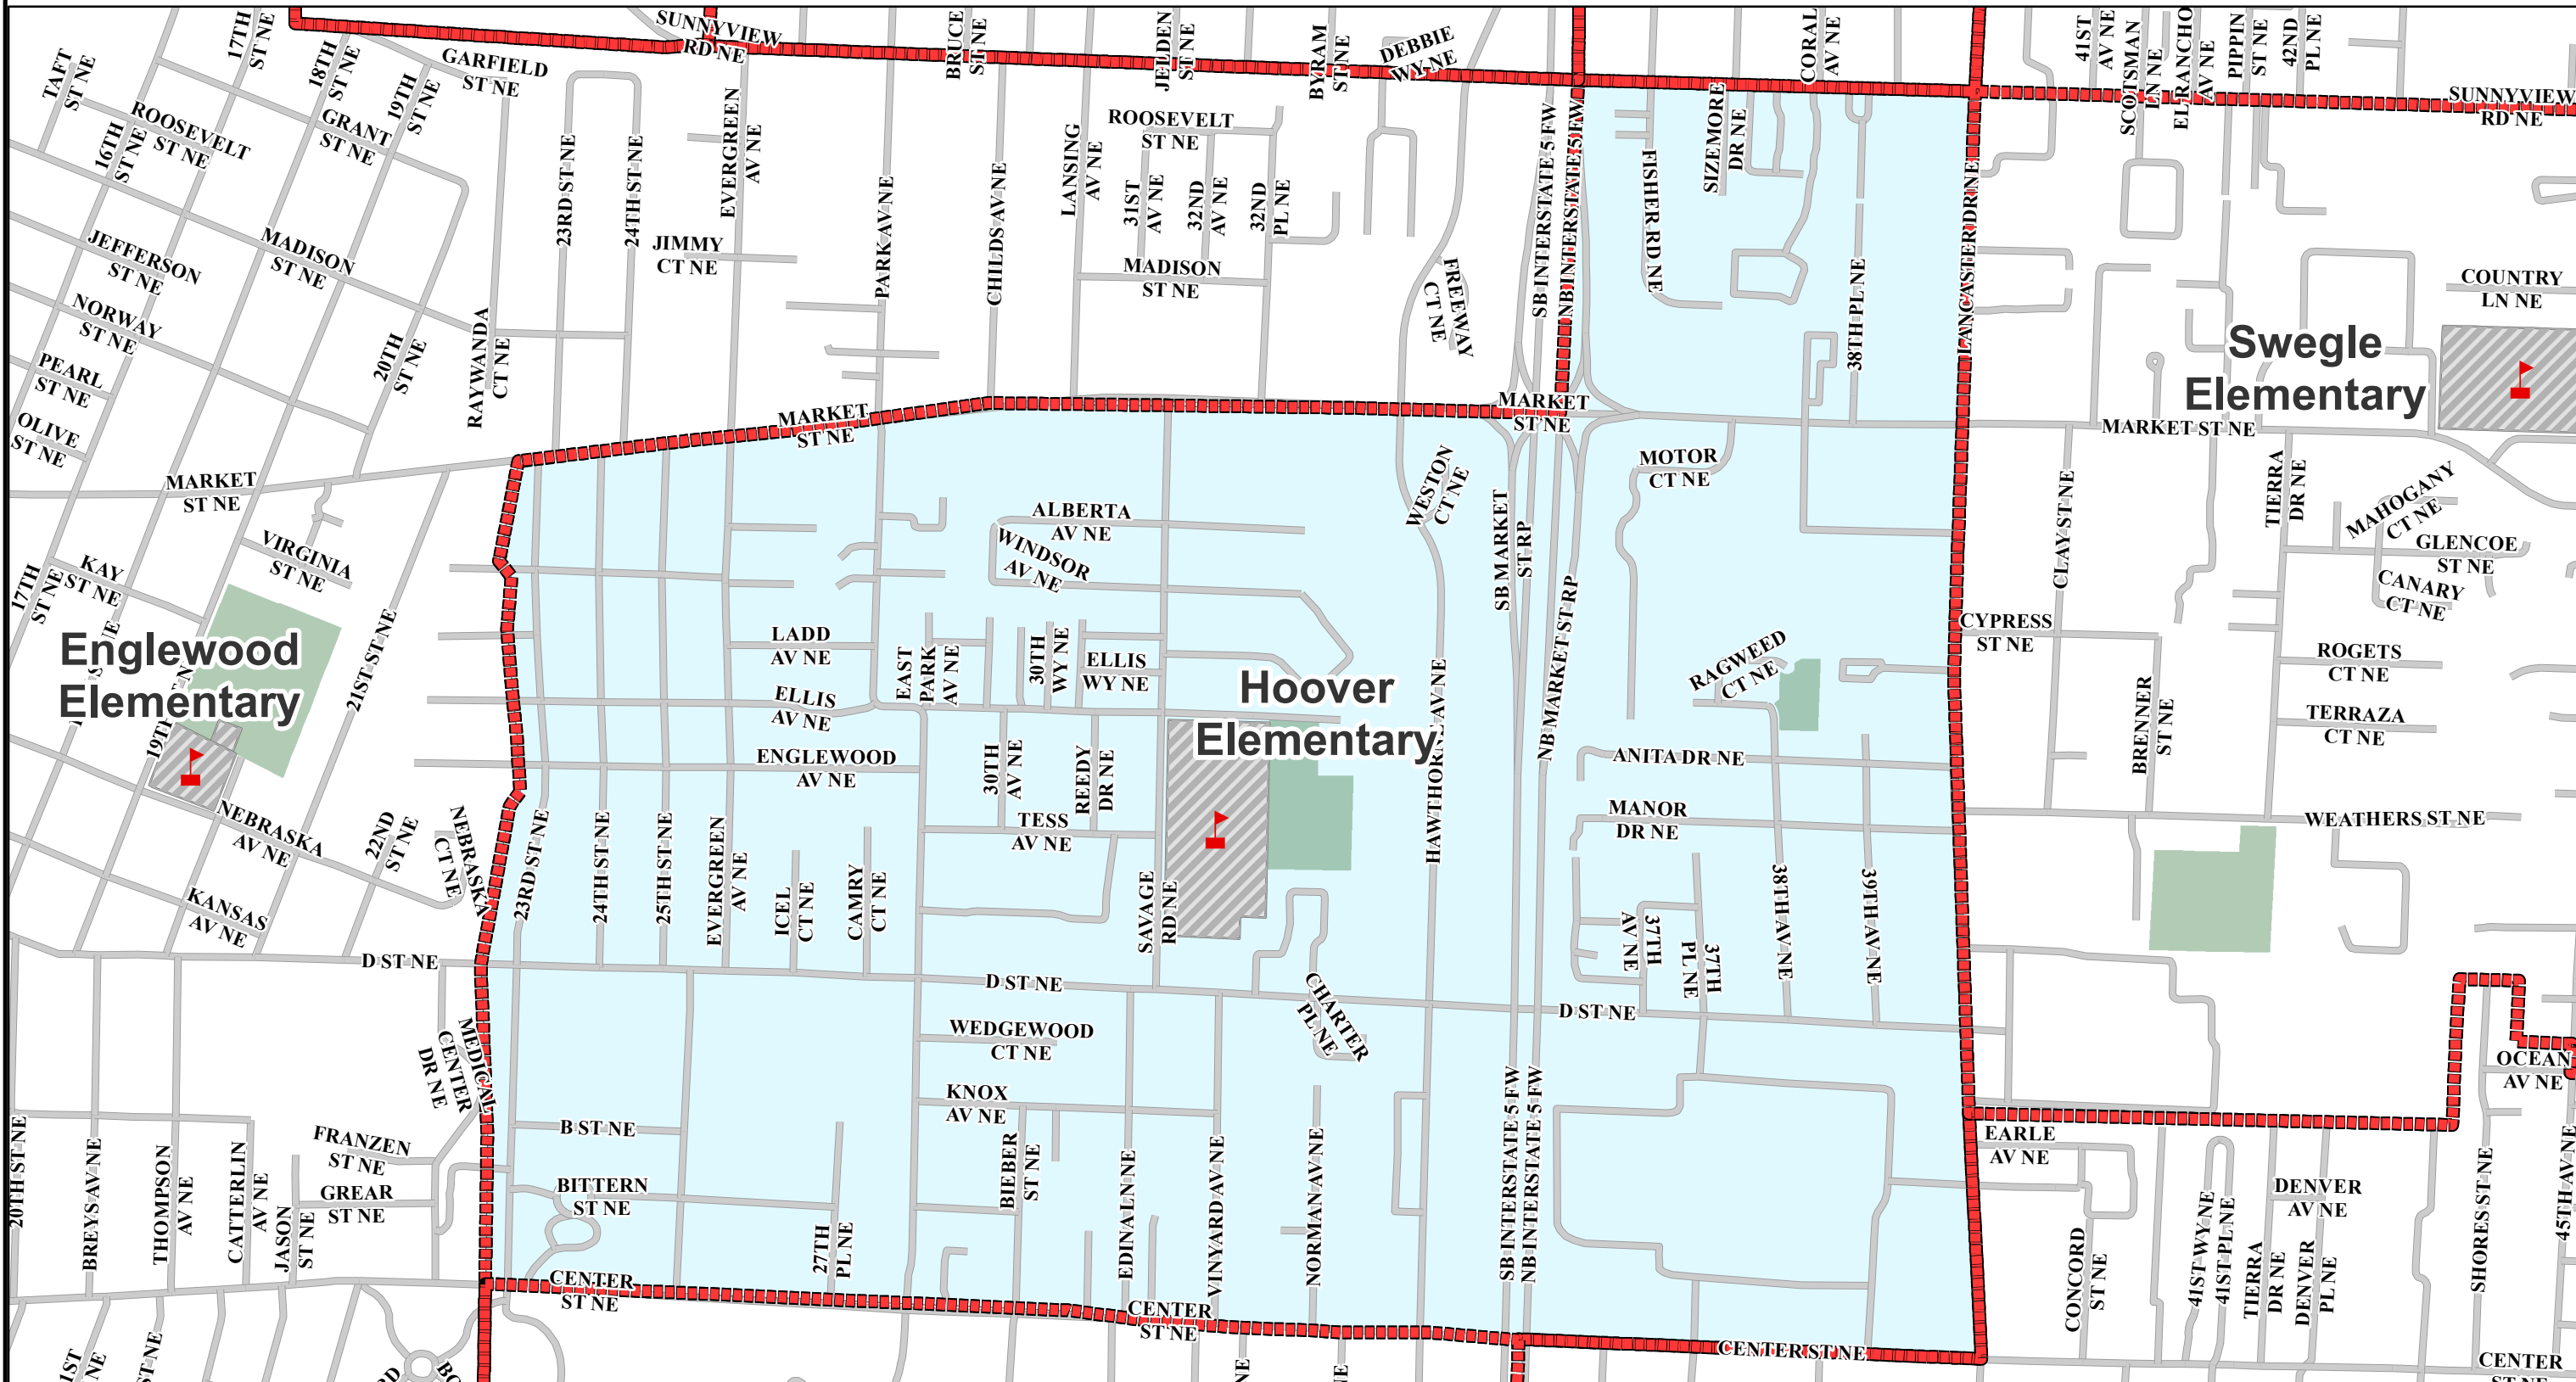

Hoover Elementary School

Salem-Keizer Public Schools

	School attendance area boundary line		Elementary School
	UGB		Middle School
	Streets		High School
	School Site		Alternative School
	Parks		Program Site

Salem-Keizer school attendance area maps are available in PDF format at:
<http://www.salkeiz.k12.or.us/content/boundary-maps>

Tools to determine the school-of-assignment based on a student's home address are here:
<http://www.salkeiz.k12.or.us/content/council-governors-school-finder>
<http://www.salkeiz.k12.or.us/content/edulog-webquery-boundary-information>