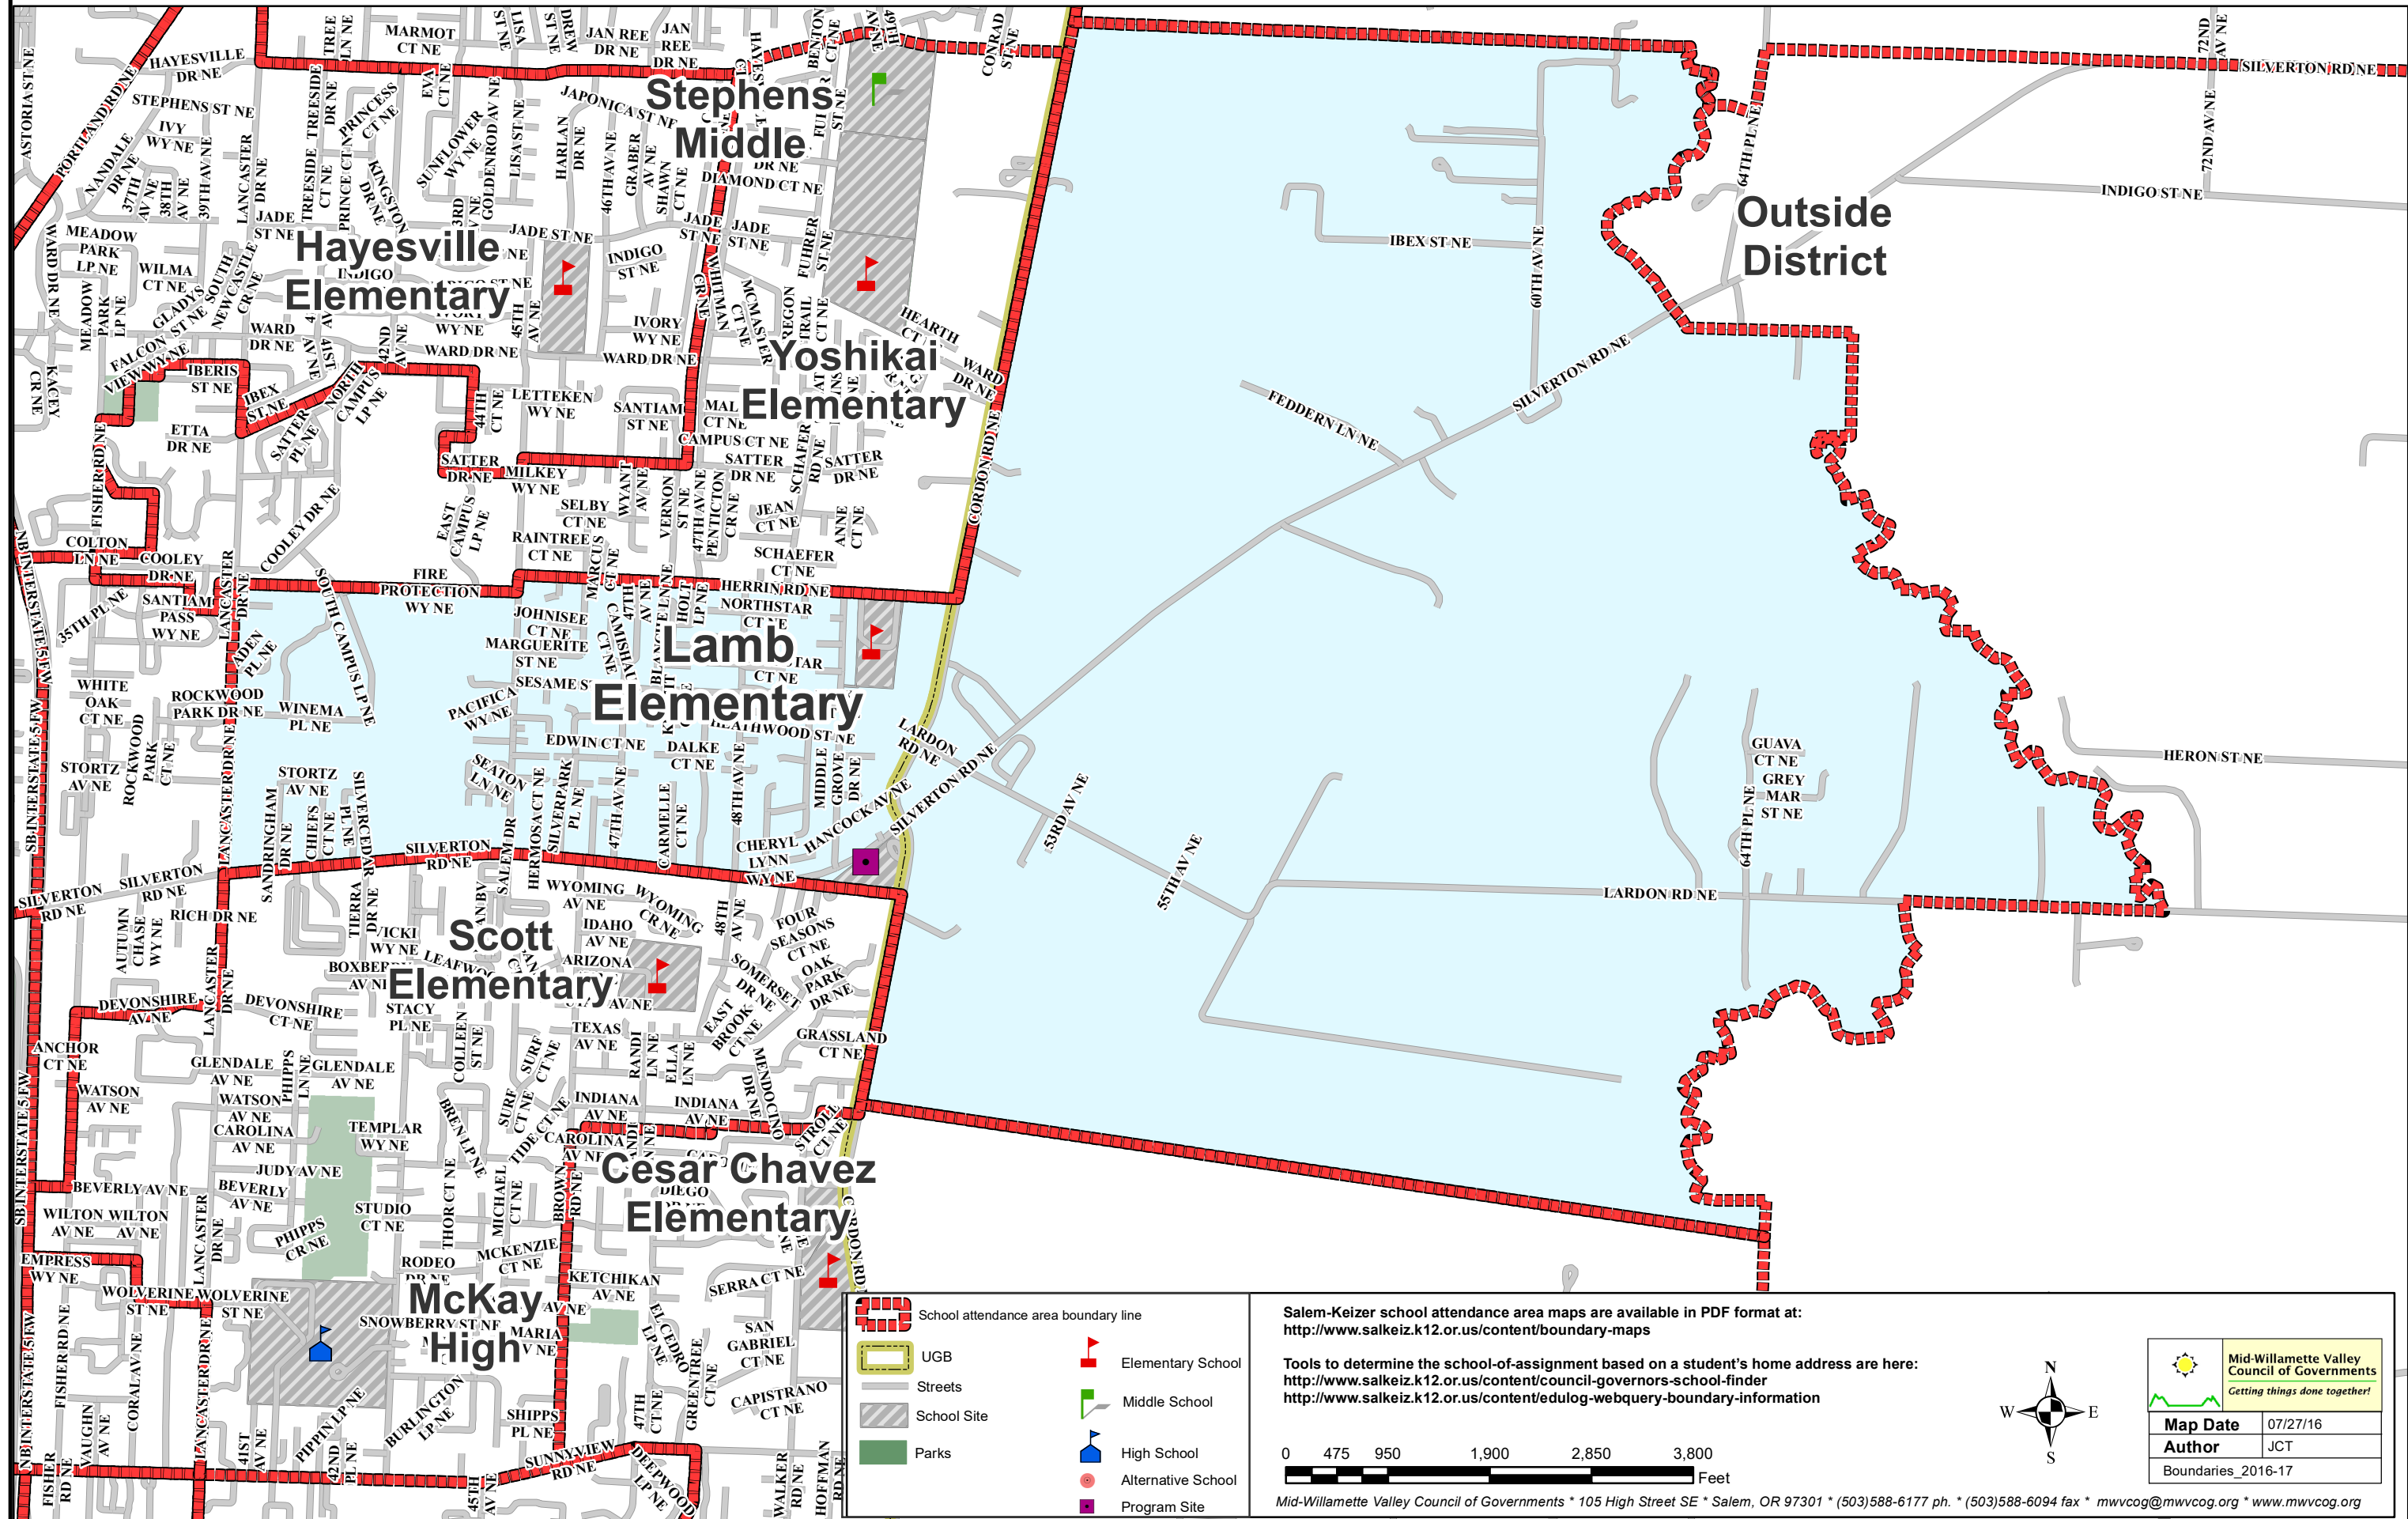

# Lamb Elementary School

## Salem-Keizer Public Schools

Salem-Keizer school attendance area maps are available in PDF format at:  
<http://www.salkeiz.k12.or.us/content/boundary-maps>

Tools to determine the school-of-assignment based on a student's home address are here:  
<http://www.salkeiz.k12.or.us/content/council-governors-school-finder>  
<http://www.salkeiz.k12.or.us/content/edulog-webquery-boundary-information>

0 475 950 1,900 2,850 3,800  
 Feet

 Mid-Willamette Valley Council of Governments <i>Getting things done together!</i>	
Map Date	07/27/16
Author	JCT
Boundaries_2016-17	