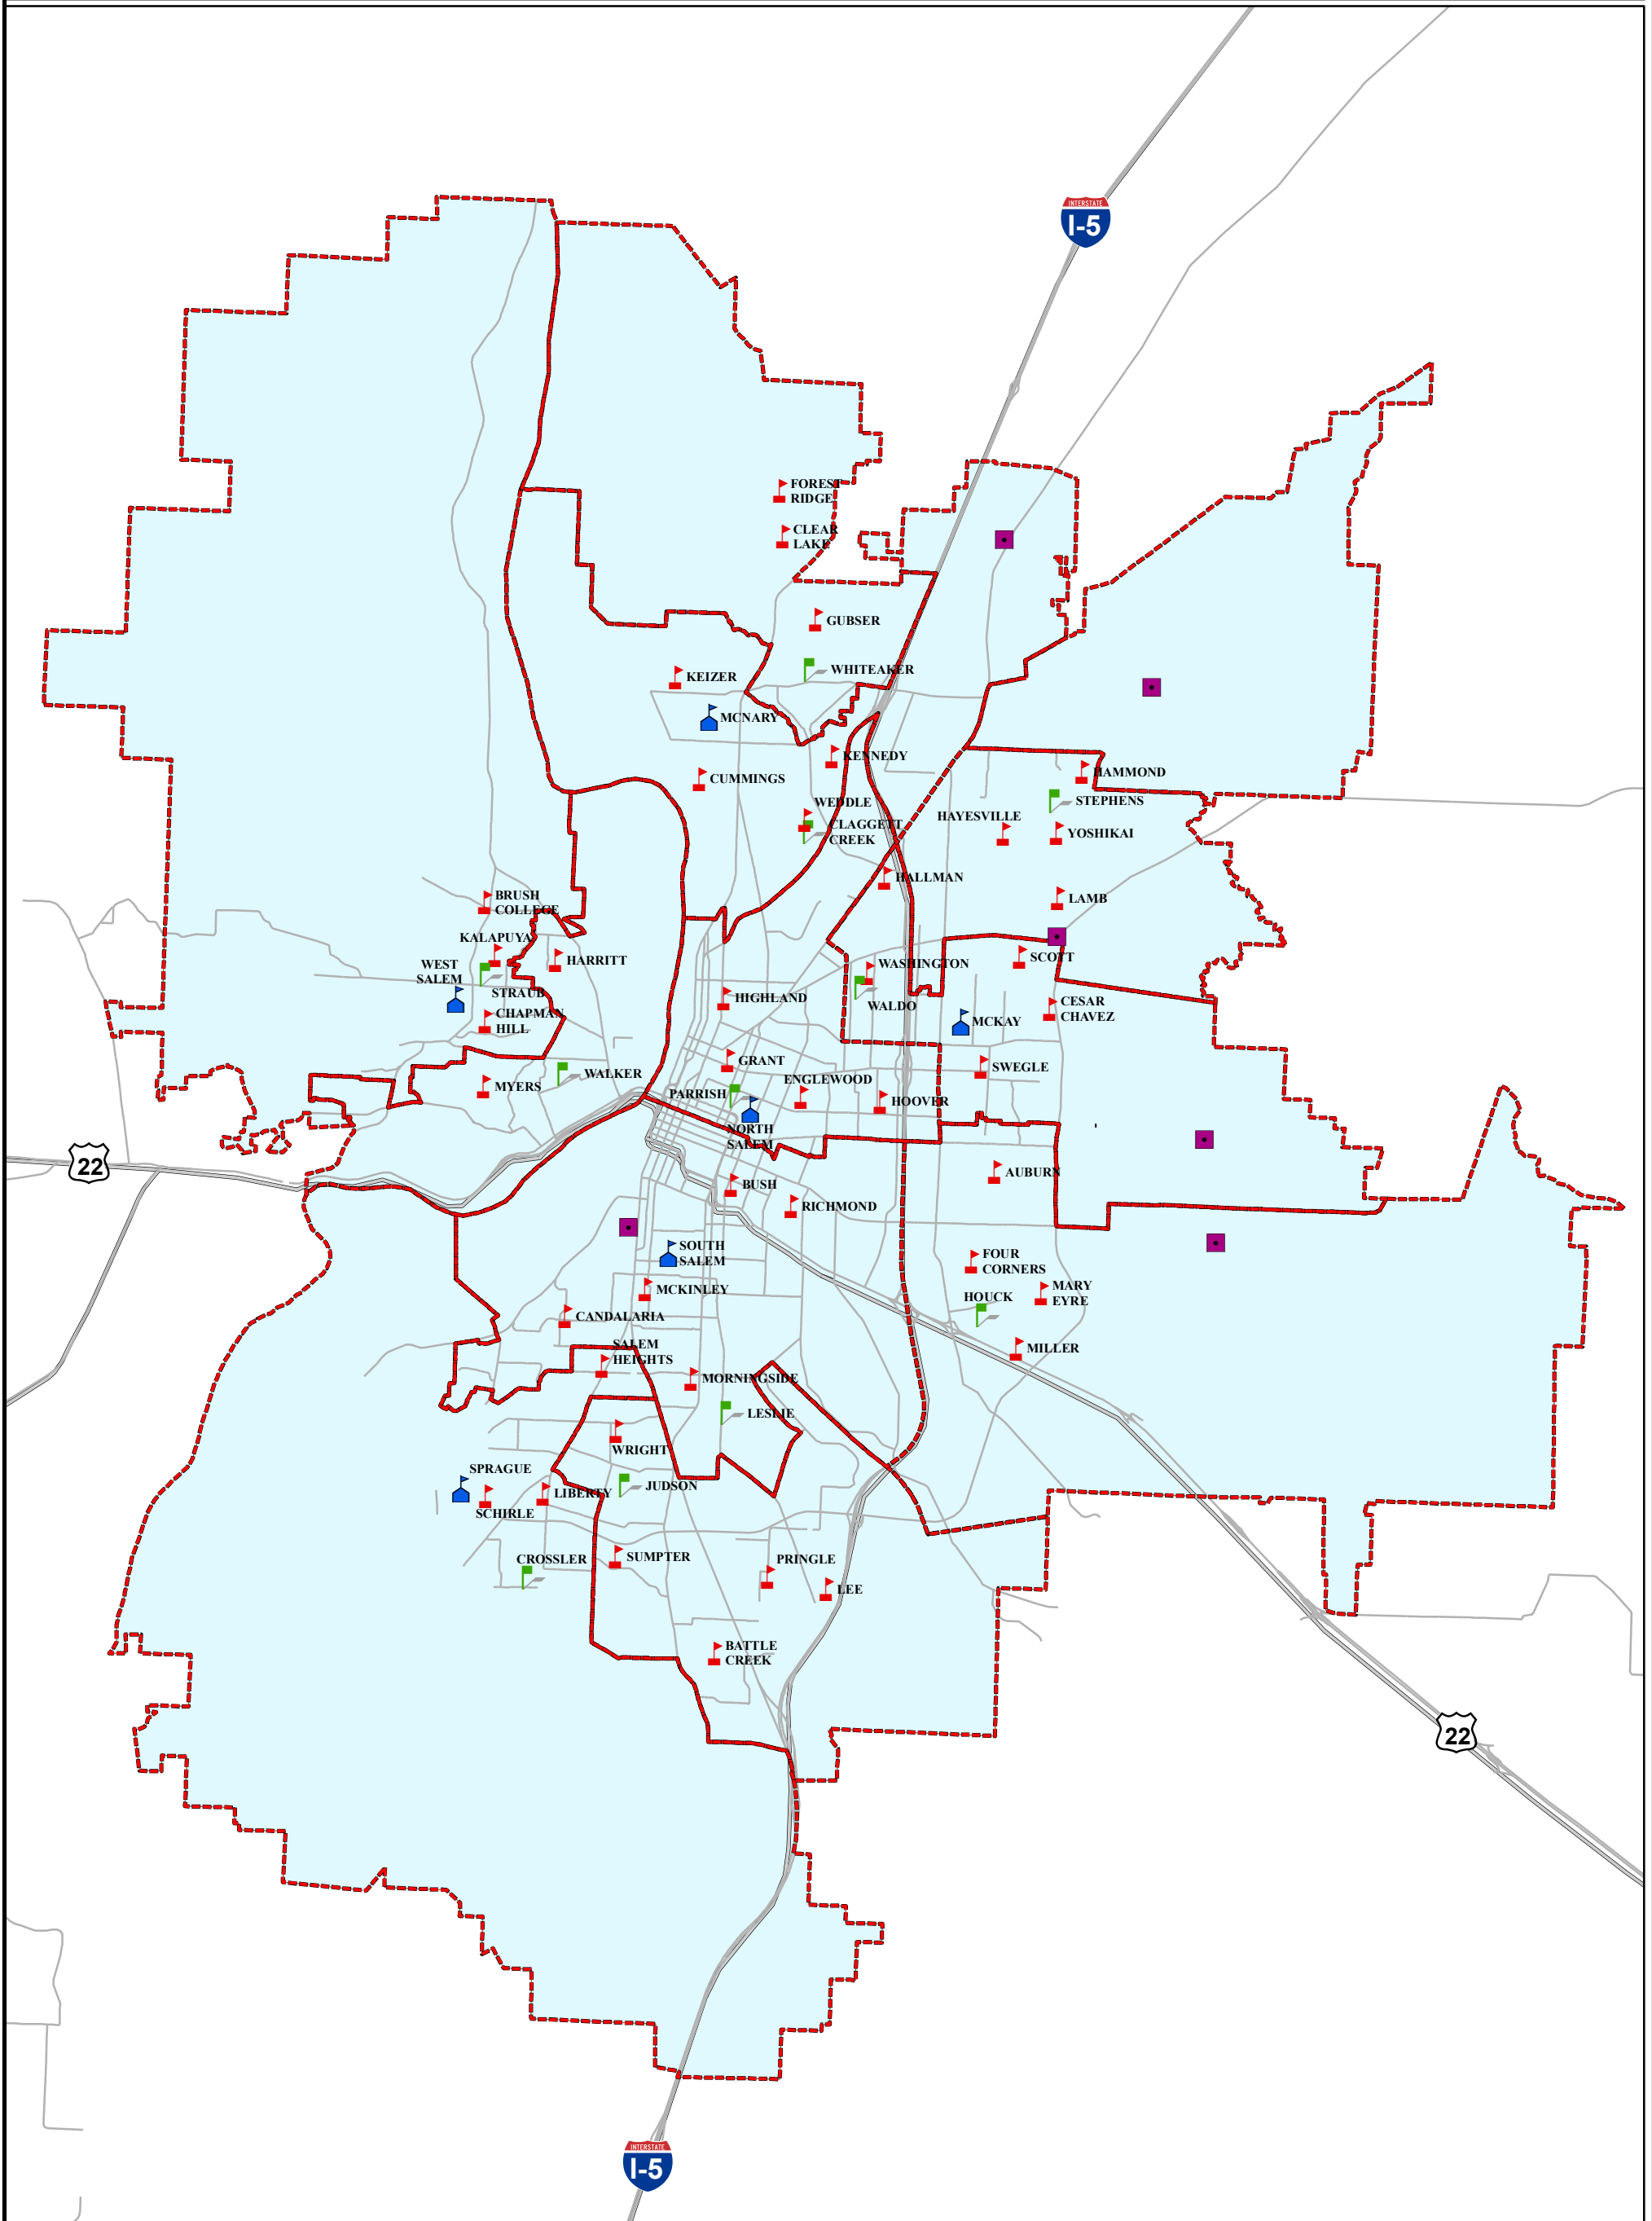

Middle School Attendance Areas

Salem-Keizer Public Schools

-  School attendance area boundary line
-  UGB
-  Streets
-  School Site
-  Parks
-  Elementary School
-  Middle School
-  High School
-  Alternative School
-  Program Site

Salem-Keizer school attendance area maps are available in PDF format at:
<http://www.salkeiz.k12.or.us/content/boundary-maps>

Tools to determine the school-of-assignment based on a student's home address are here:
<http://www.salkeiz.k12.or.us/content/council-governors-school-finder>
<http://www.salkeiz.k12.or.us/content/edulog-webquery-boundary-information>

 Mid-Willamette Valley Council of Governments <i>Getting things done together!</i>	
Map Date	07/27/16
Author	JCT
Boundaries_2016-17	