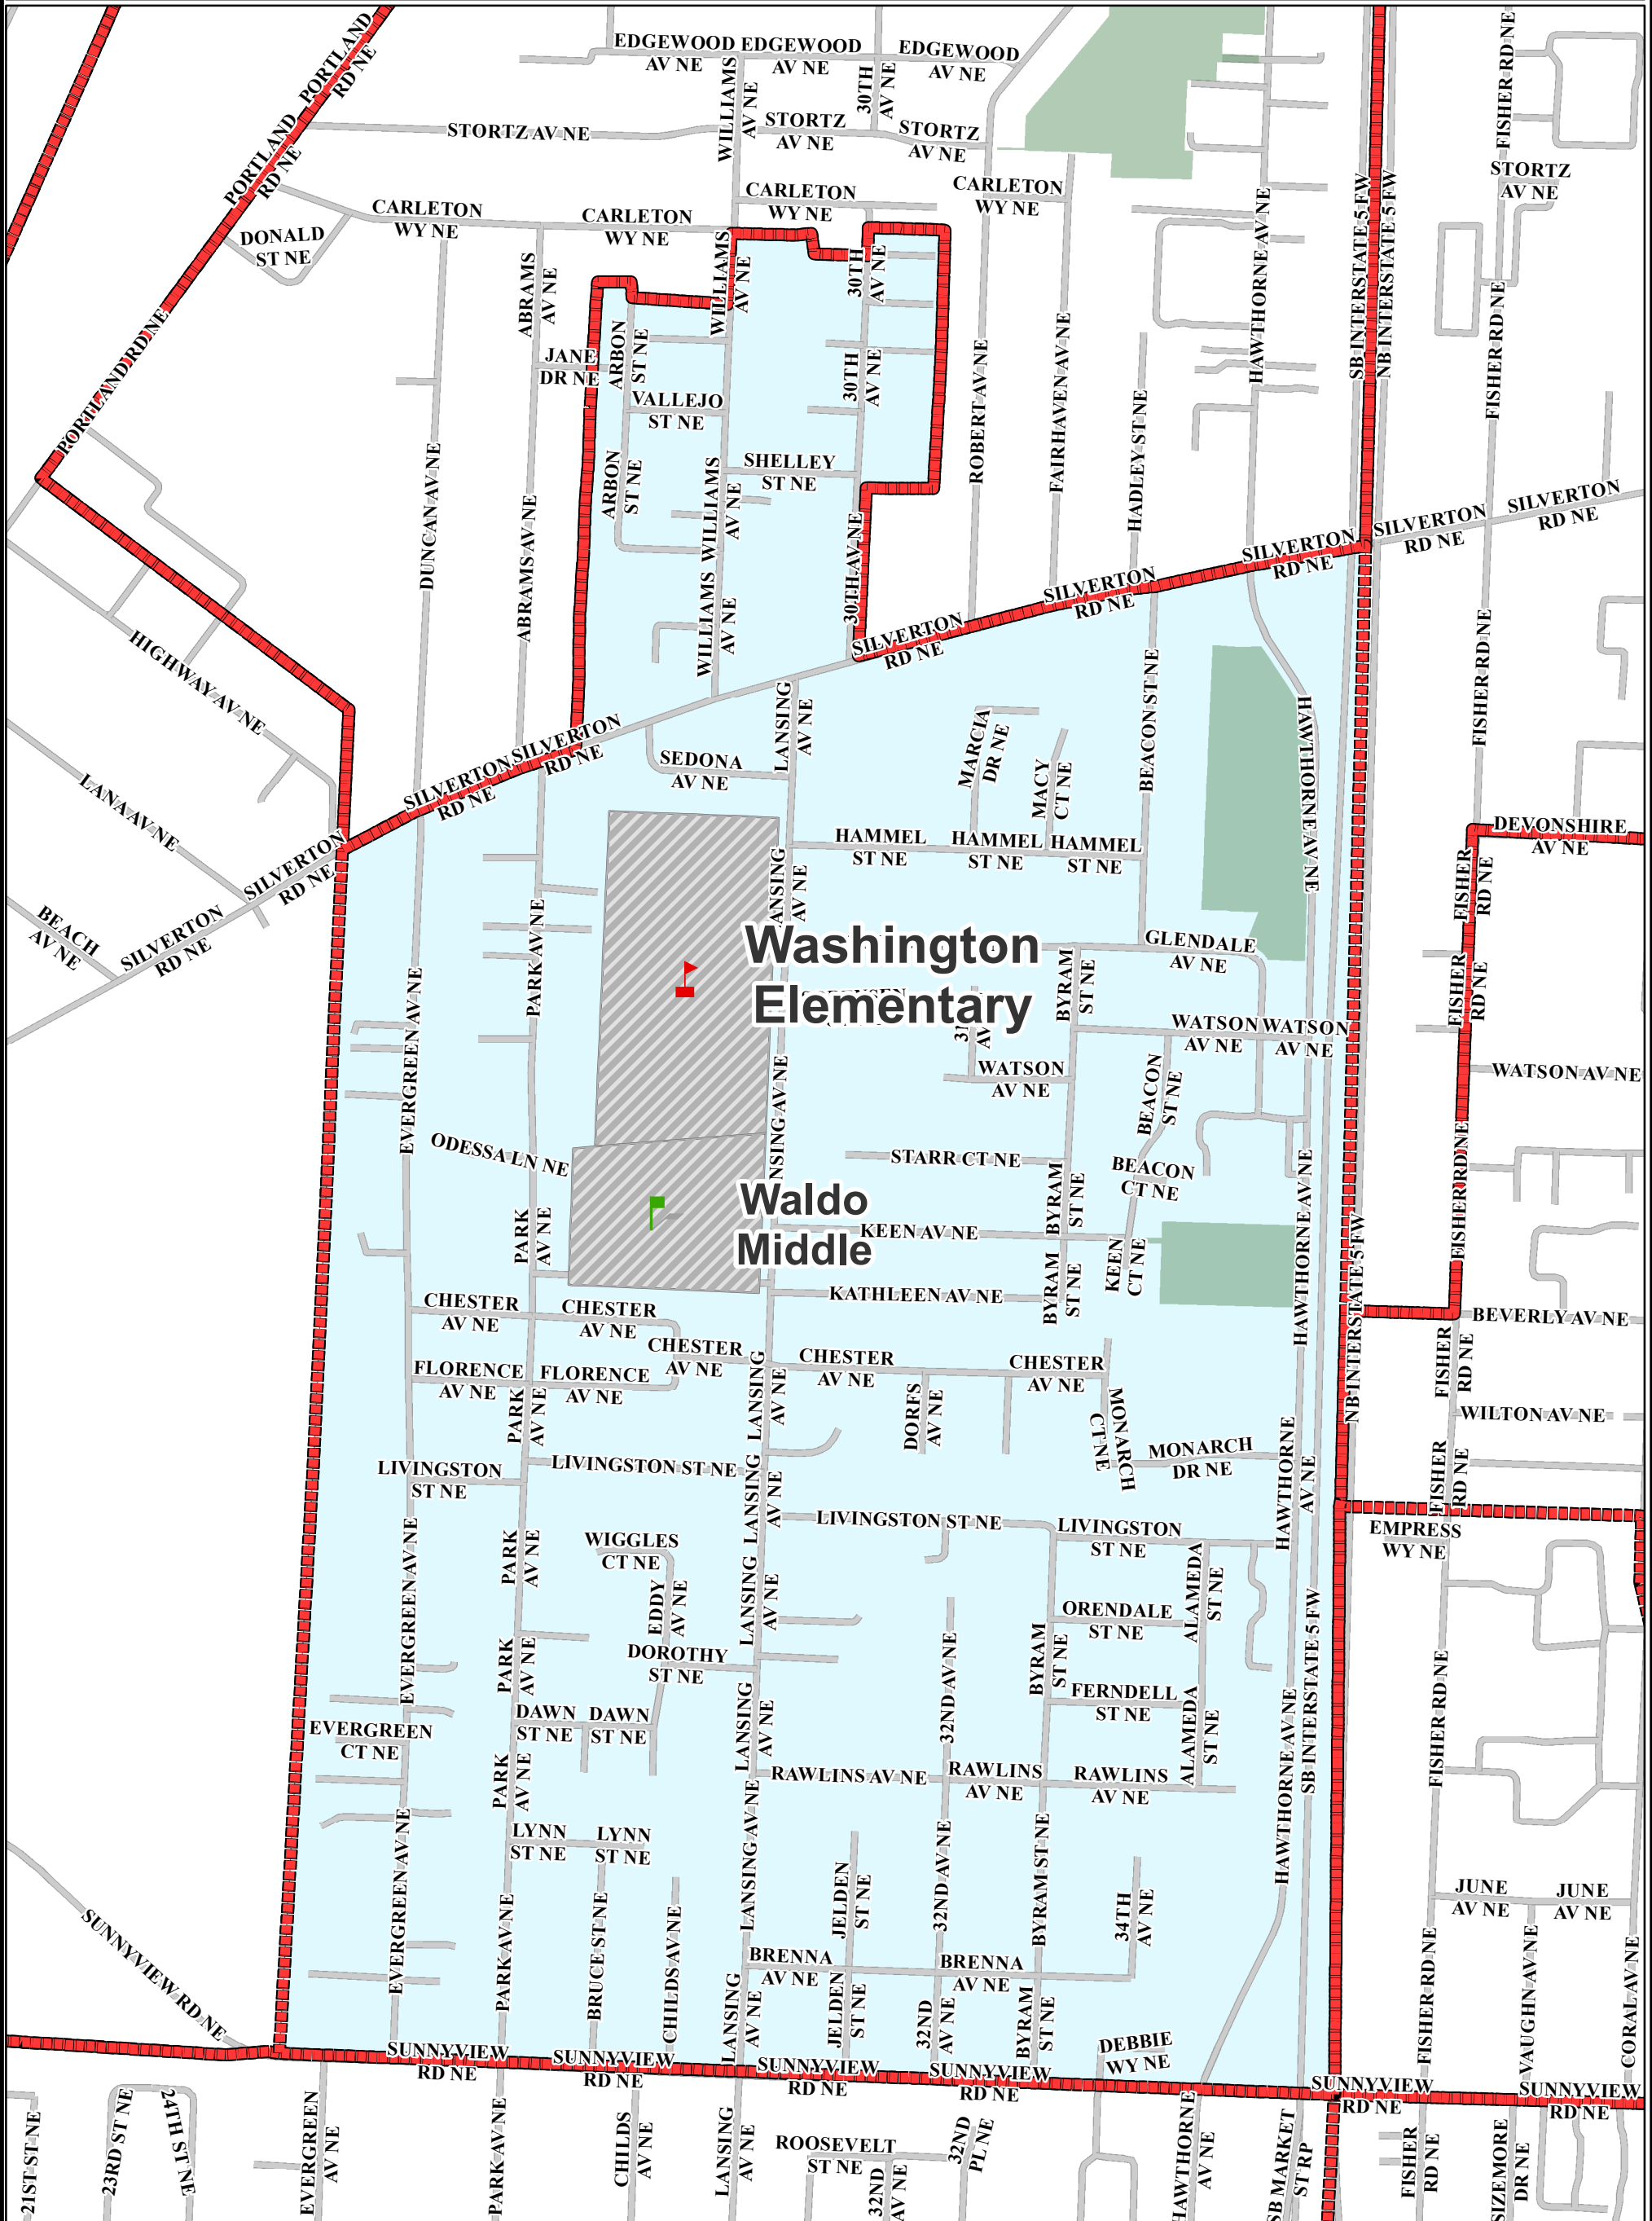

Washington Elementary School

Salem-Keizer Public Schools

-  School attendance area boundary line
-  UGB
-  Streets
-  School Site
-  Parks
-  Elementary School
-  Middle School
-  High School
-  Alternative School
-  Program Site

Salem-Keizer school attendance area maps are available in PDF format at:
<http://www.salkeiz.k12.or.us/content/boundary-maps>

Tools to determine the school-of-assignment based on a student's home address are here:
<http://www.salkeiz.k12.or.us/content/council-governors-school-finder>
<http://www.salkeiz.k12.or.us/content/edulog-webquery-boundary-information>

0 250 500 1,000 1,500 2,000
 Feet

Mid-Willamette Valley Council of Governments
Getting things done together!

Map Date	07/27/16
Author	JCT
Boundaries_2016-17	