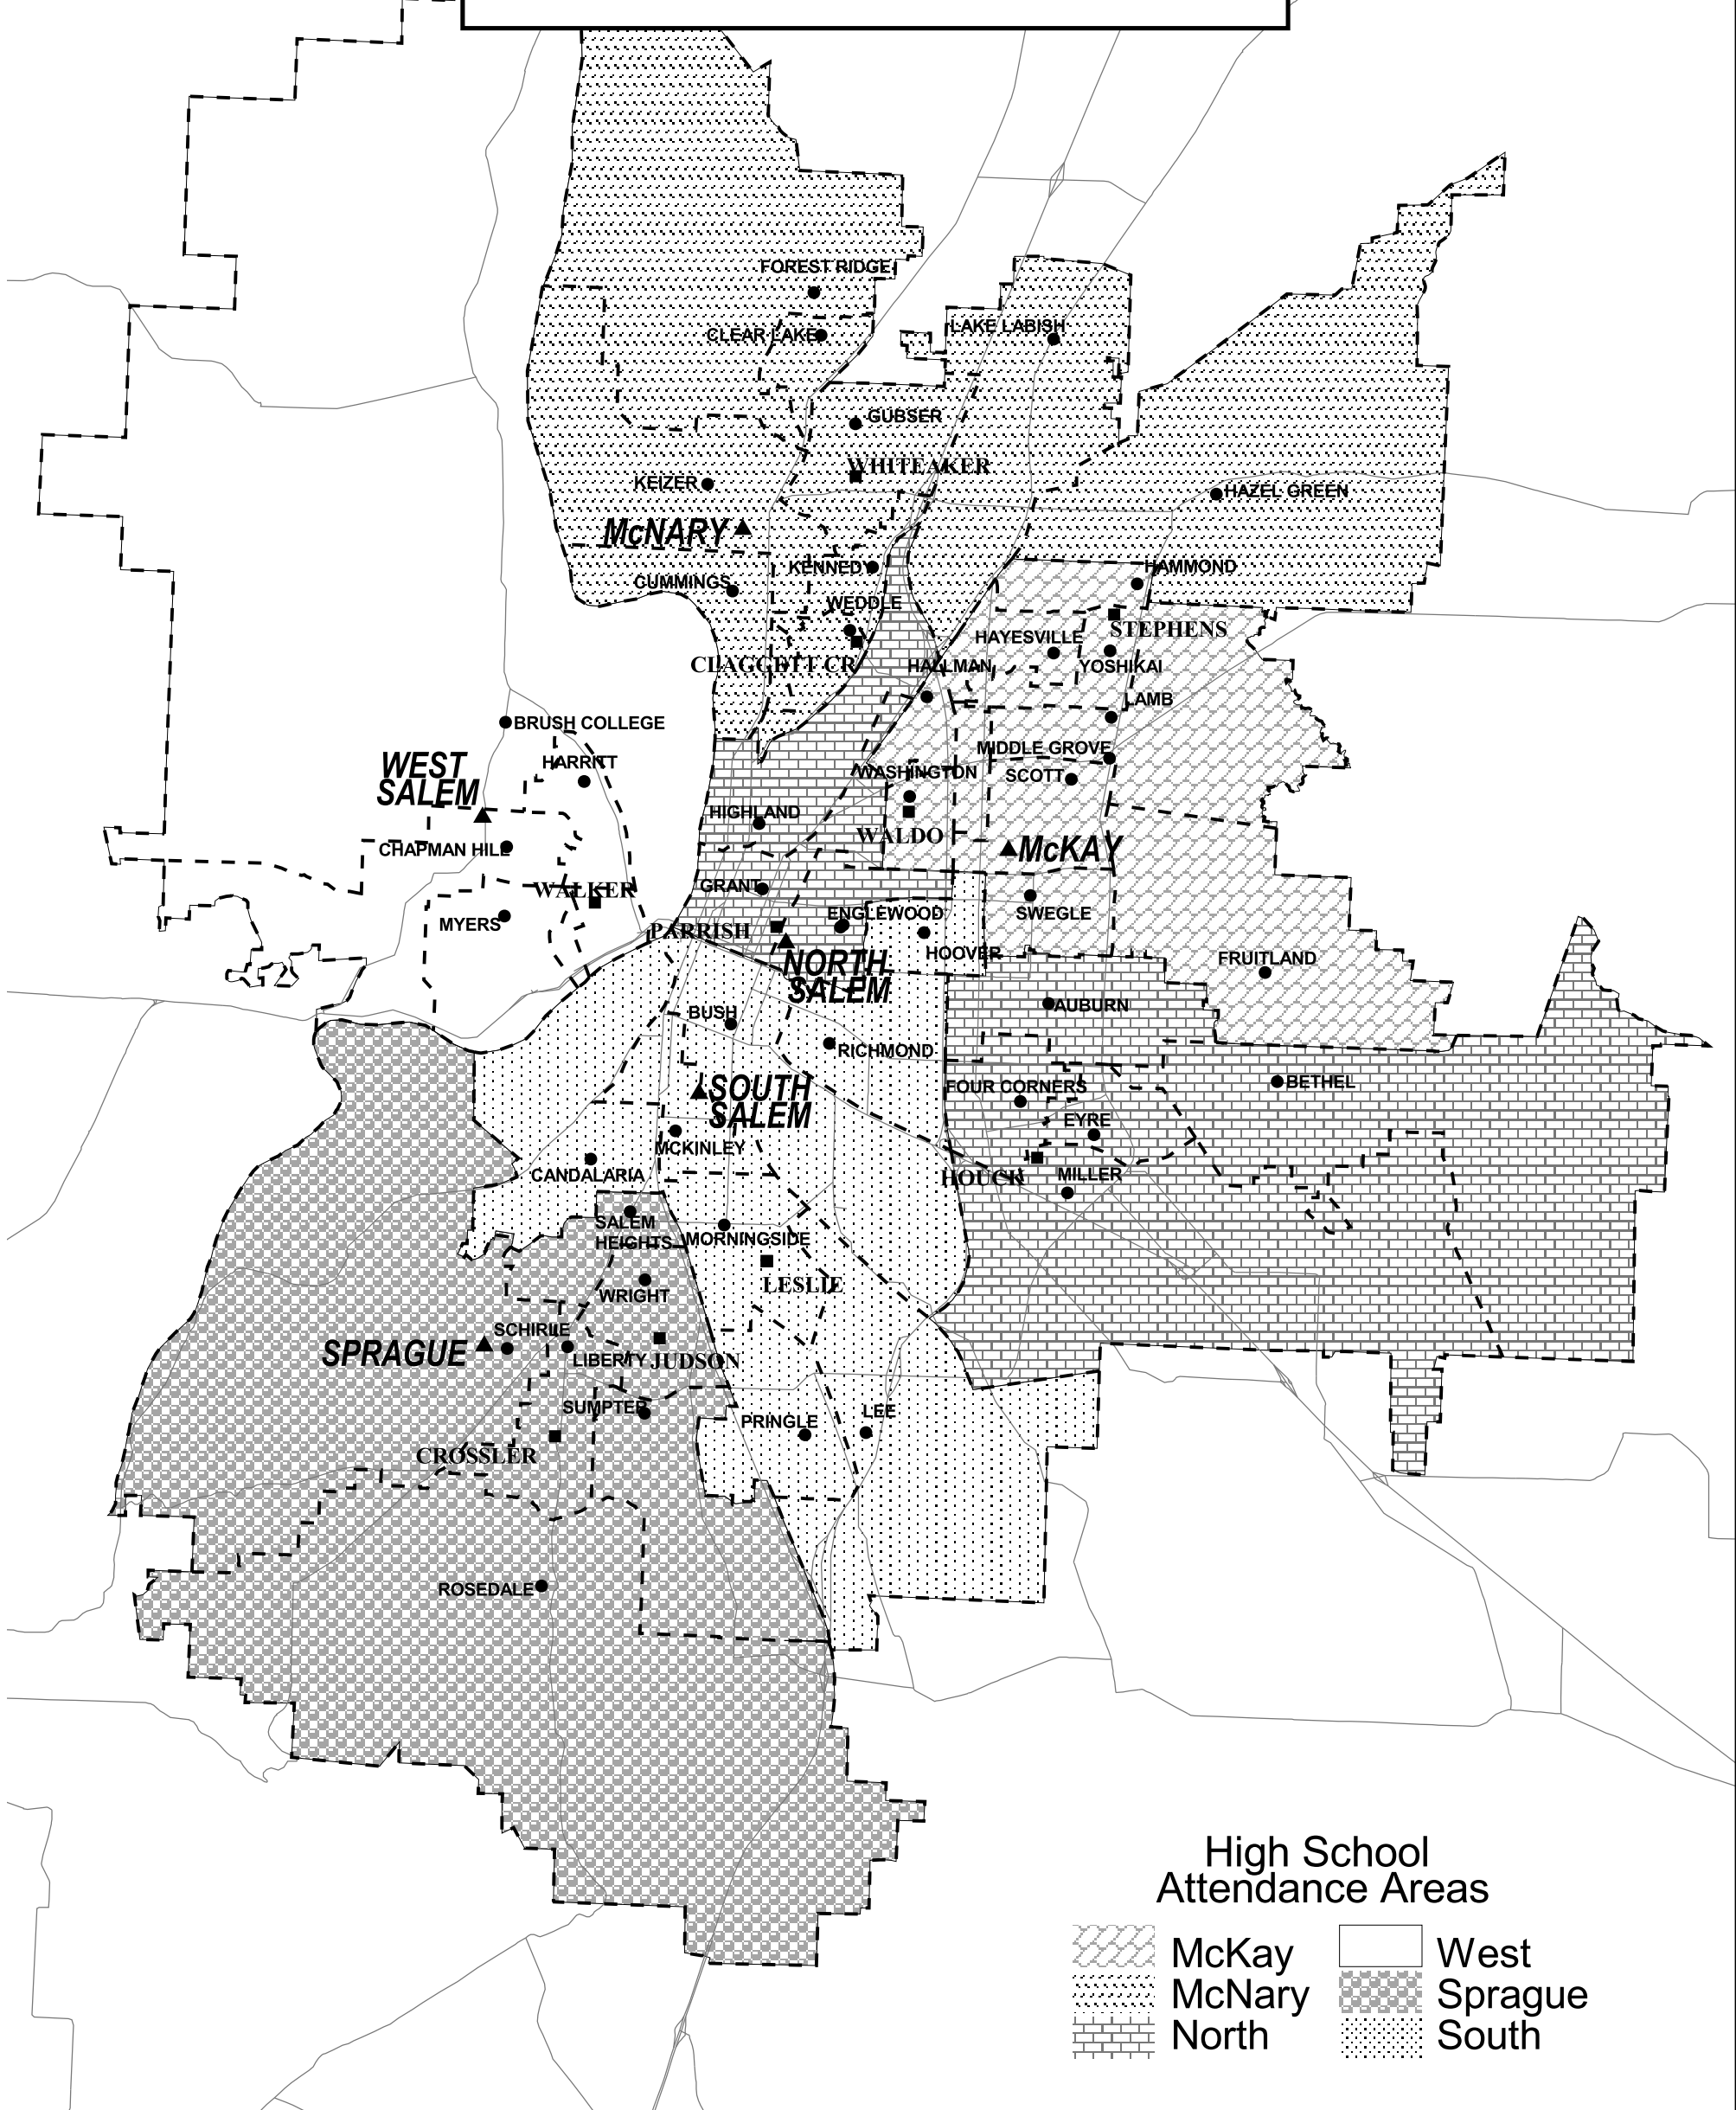

# High School Attendance Areas Salem-Keizer Public Schools

## High School Attendance Areas

<b>Salem-Keizer High School Attendance Areas</b>		
Prepared by: Mid-Willamette Valley Council of Governments		
Created by: JCT	Date: September 8th, 2009	Revision: 4
Filename: R:/specialdistrict/skschool.ws/boundaries_2009_2010/overall09_10.apr		

5000 0 5000 Feet